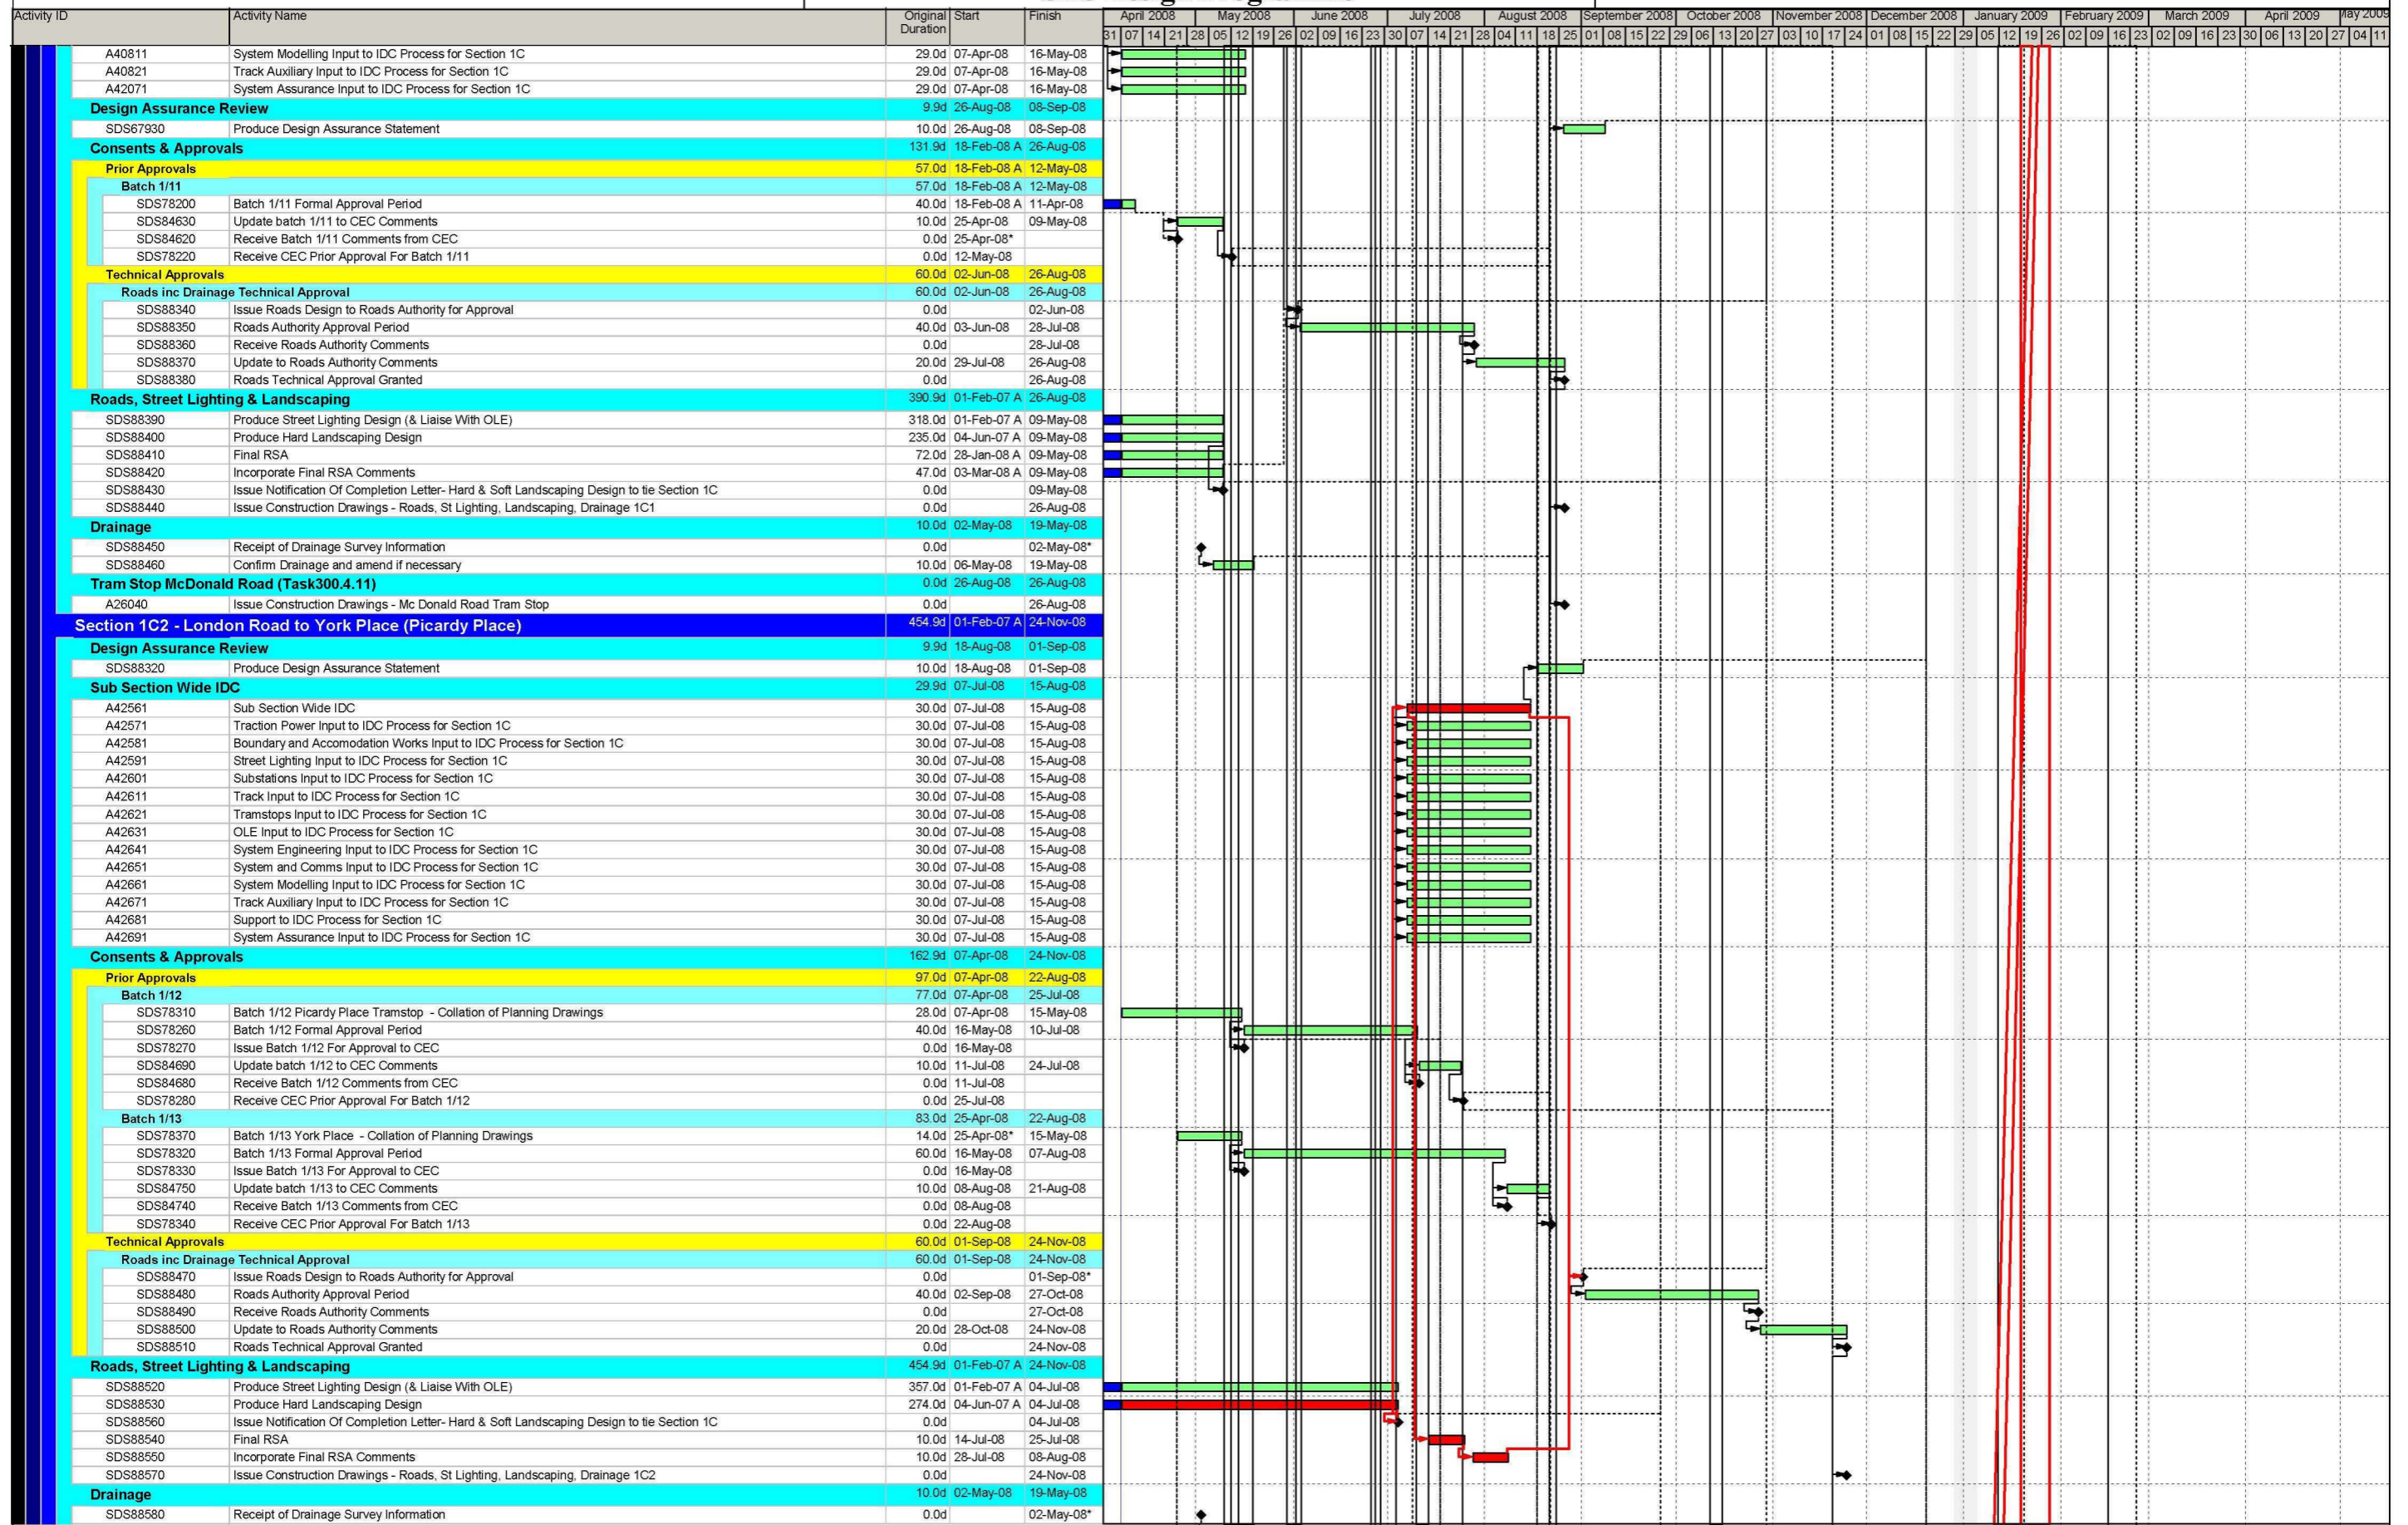

Actual Work (Green bar) Critical Remaining Work (Red bar)  
Remaining Work (Red bar) Milestone (Diamond)

V31 Remaining Activities

Actual Work Remaining Work Critical Remaining Work Milestone

V31 Remaining Activities

█ Actual Work    █ Critical Remaining Work  
█ Remaining Work    ◆ Milestone

V31 Remaining Activities

SDS Design Programme

■ Actual Work    ■ Critical Remaining Work  
■ Remaining Work    ◆ Milestone

V31 Remaining Activities

█ Actual Work    █ Critical Remaining Work  
█ Remaining Work    ◆ Milestone

V31 Remaining Activities

■ Actual Work    ■ Critical Remaining Work  
■ Remaining Work    ◆ Milestone

V31 Remaining Activities

SDS Design Programme

█ Actual Work    █ Critical Remaining Work  
█ Remaining Work    ◆ Milestone

V31 Remaining Activities