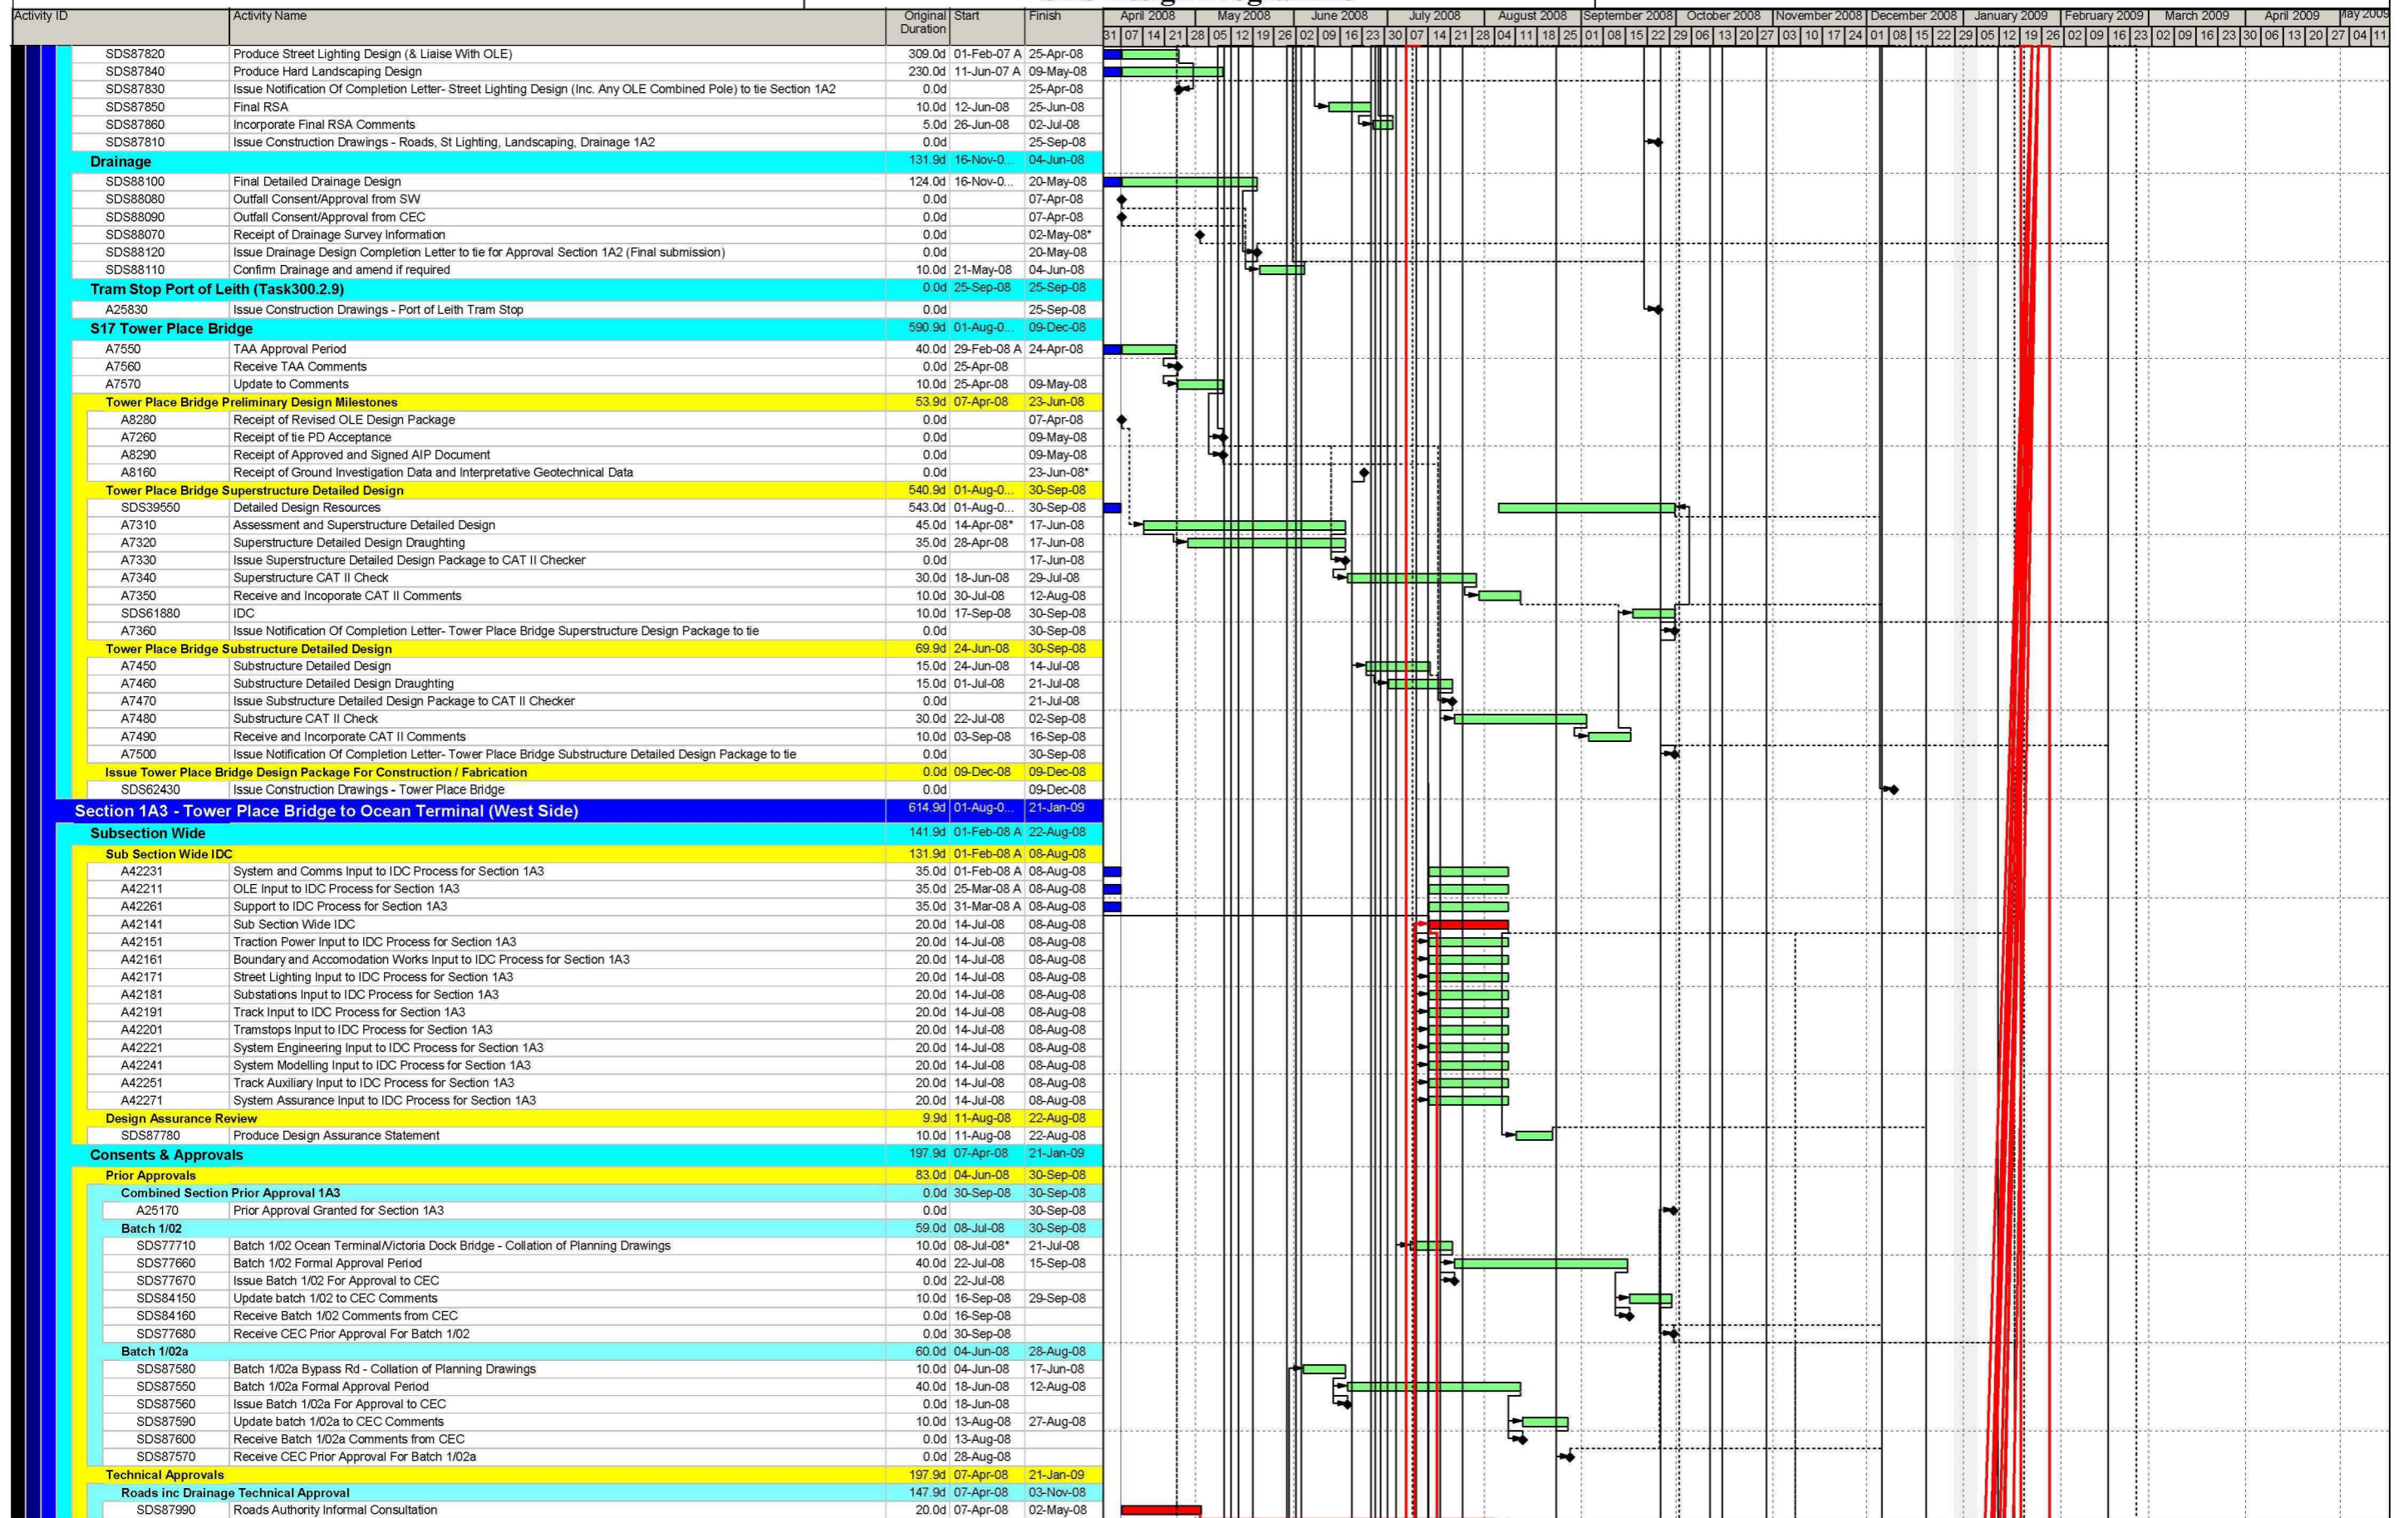

Actual Work (Green bar) Critical Remaining Work (Red bar)  
Remaining Work (Red bar) Milestone (Diamond)

V31 Remaining Activities

Actual Work Remaining Work Critical Remaining Work Milestone

V31 Remaining Activities

■ Actual Work    ■ Critical Remaining Work  
■ Remaining Work    ◆ Milestone

V31 Remaining Activities

█ Actual Work    █ Critical Remaining Work  
█ Remaining Work    ◆ Milestone

V31 Remaining Activities

█ Actual Work    █ Critical Remaining Work  
█ Remaining Work    ◆ Milestone

V31 Remaining Activities

SDS Design Programme

█ Actual Work    █ Critical Remaining Work  
█ Remaining Work    ◆ Milestone

V31 Remaining Activities

█ Actual Work    █ Critical Remaining Work  
█ Remaining Work    ◆ Milestone

V31 Remaining Activities

SDS Design Programme

■ Actual Work    ■ Critical Remaining Work  
■ Remaining Work    ◆ Milestone

V31 Remaining Activities