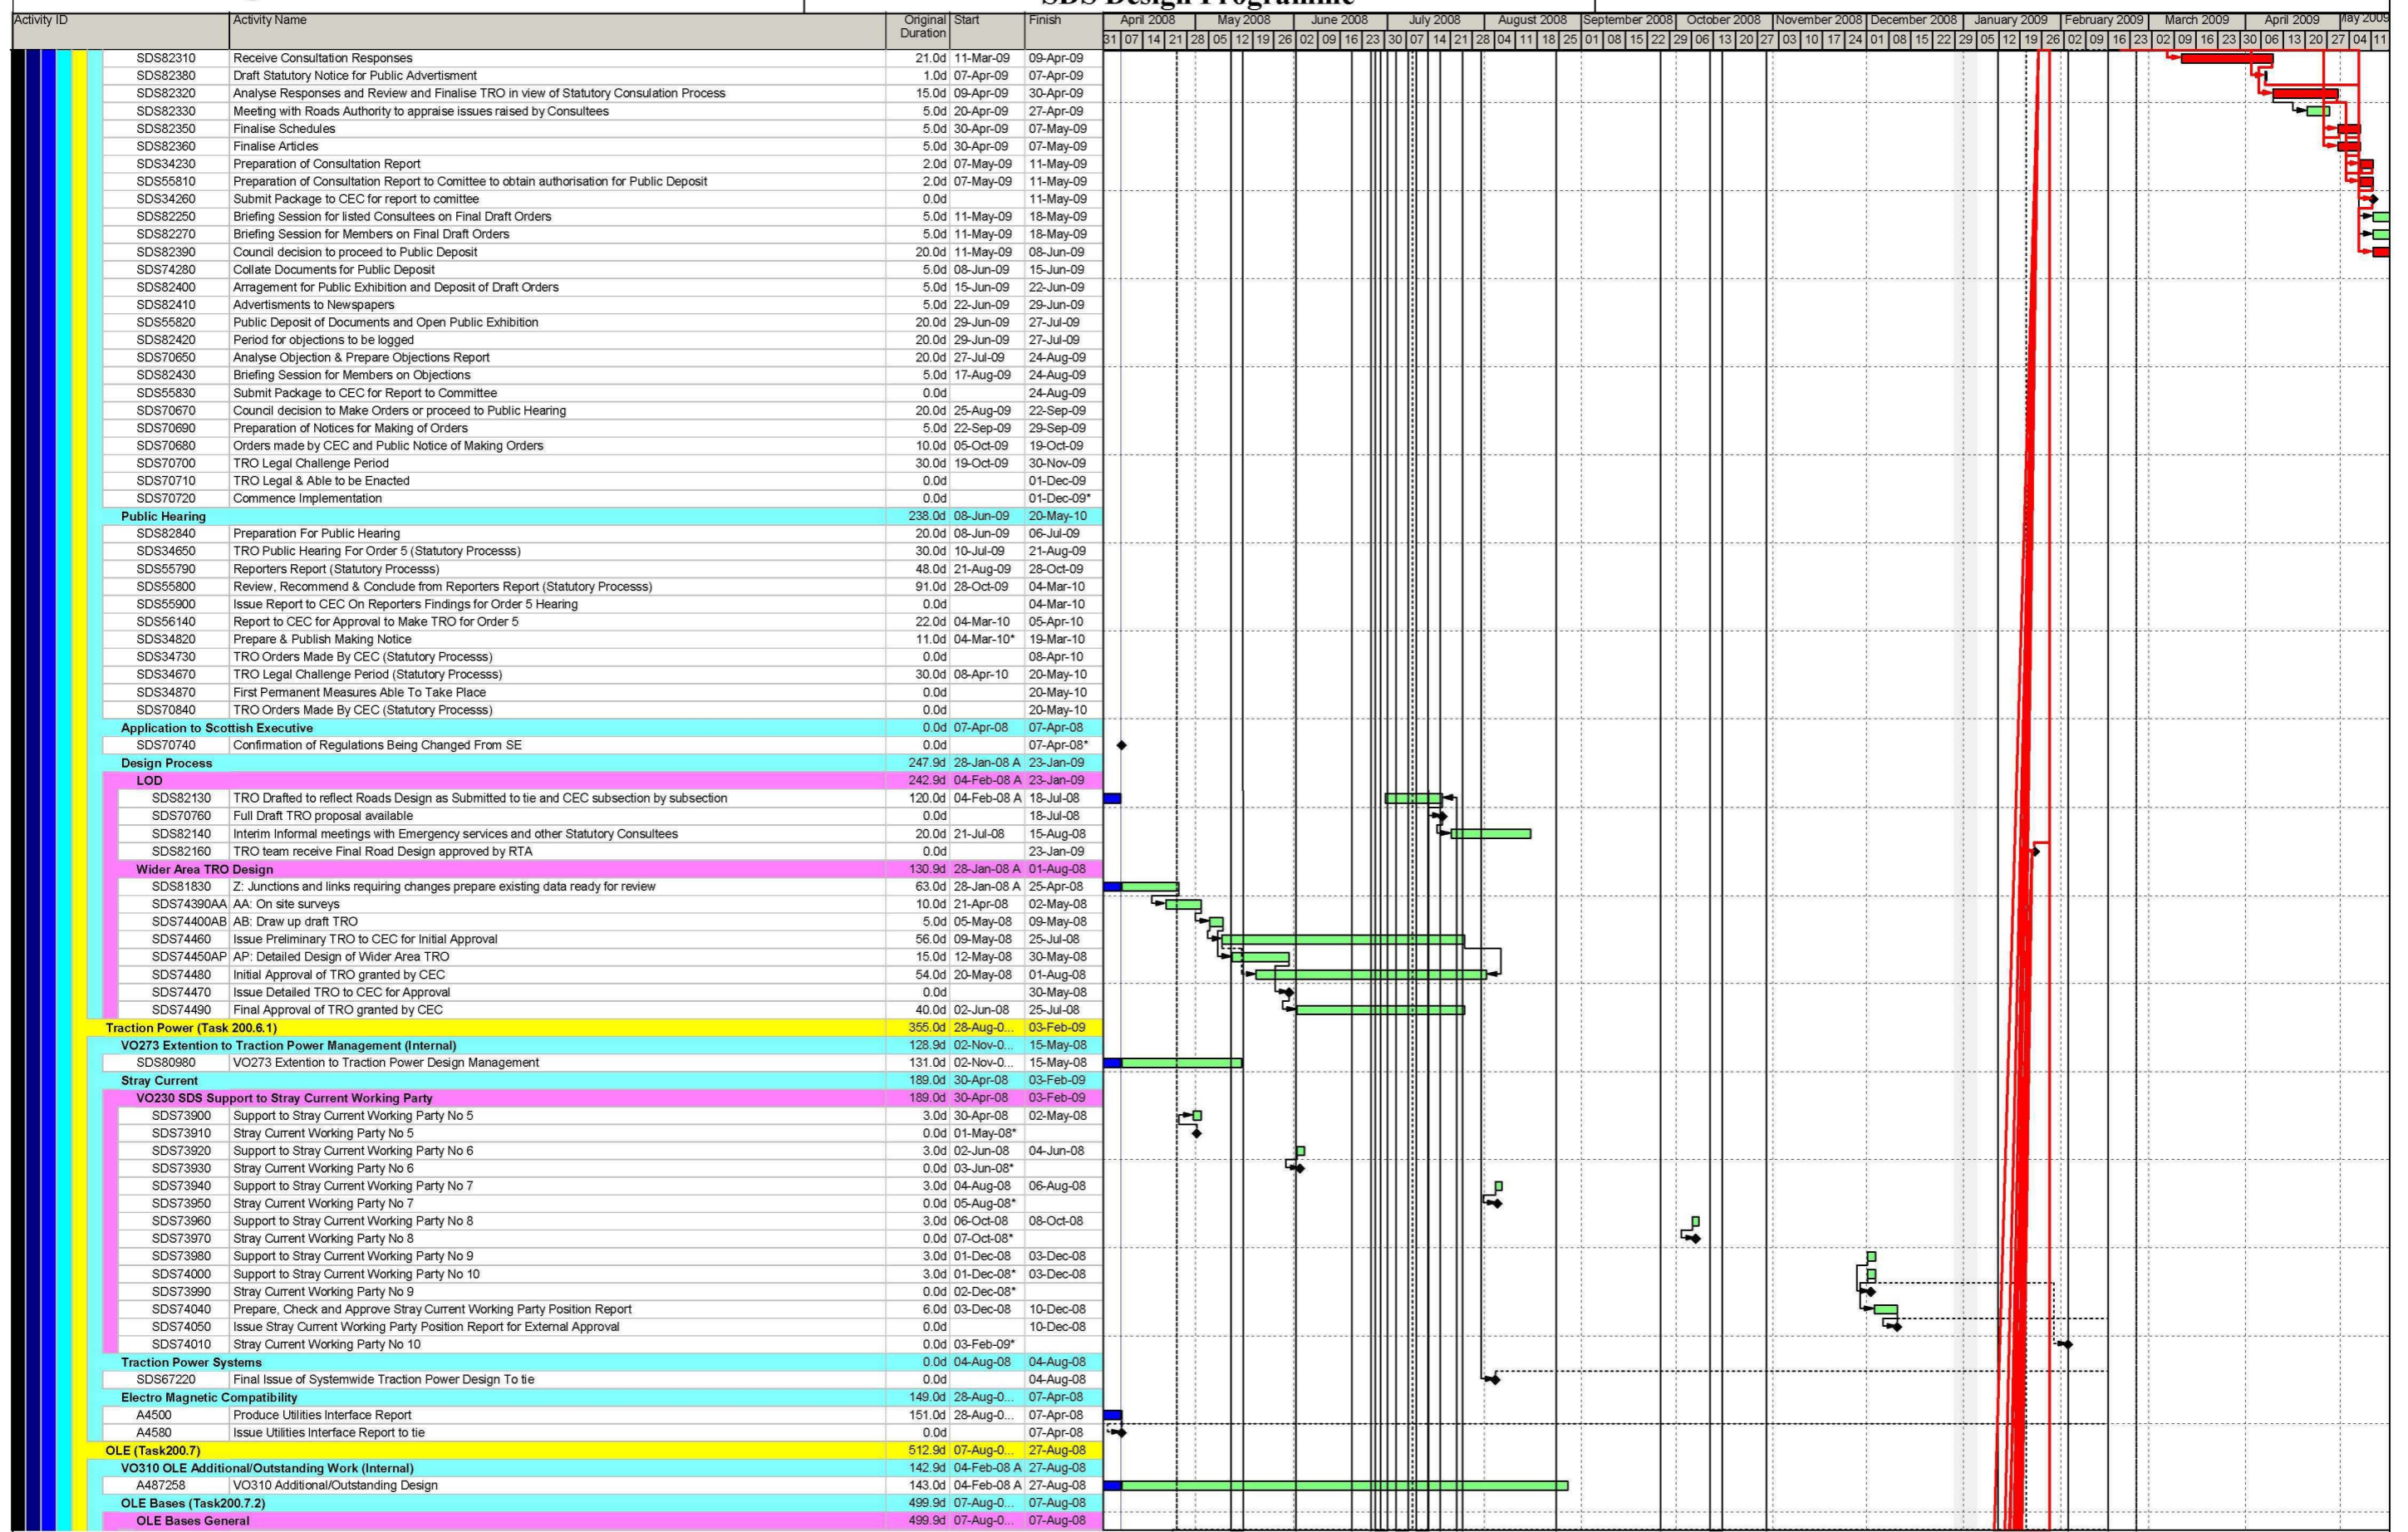

Actual Work (Green bar) Critical Remaining Work (Red bar)  
Remaining Work (Red bar) Milestone (Diamond)

V31 Remaining Activities

Actual Work Remaining Work Critical Remaining Work Milestone

V31 Remaining Activities

■ Actual Work    ■ Critical Remaining Work  
■ Remaining Work    ◆ Milestone

V31 Remaining Activities

█ Actual Work    █ Critical Remaining Work  
█ Remaining Work    ◆ Milestone

V31 Remaining Activities

█ Actual Work    █ Critical Remaining Work  
█ Remaining Work    ◆ Milestone

V31 Remaining Activities

SDS Design Programme

█ Actual Work    █ Critical Remaining Work  
█ Remaining Work    ◆ Milestone

V31 Remaining Activities

█ Actual Work    █ Critical Remaining Work  
█ Remaining Work    ◆ Milestone

V31 Remaining Activities

SDS Design Programme

■ Actual Work    ■ Critical Remaining Work  
■ Remaining Work    ◆ Milestone

V31 Remaining Activities