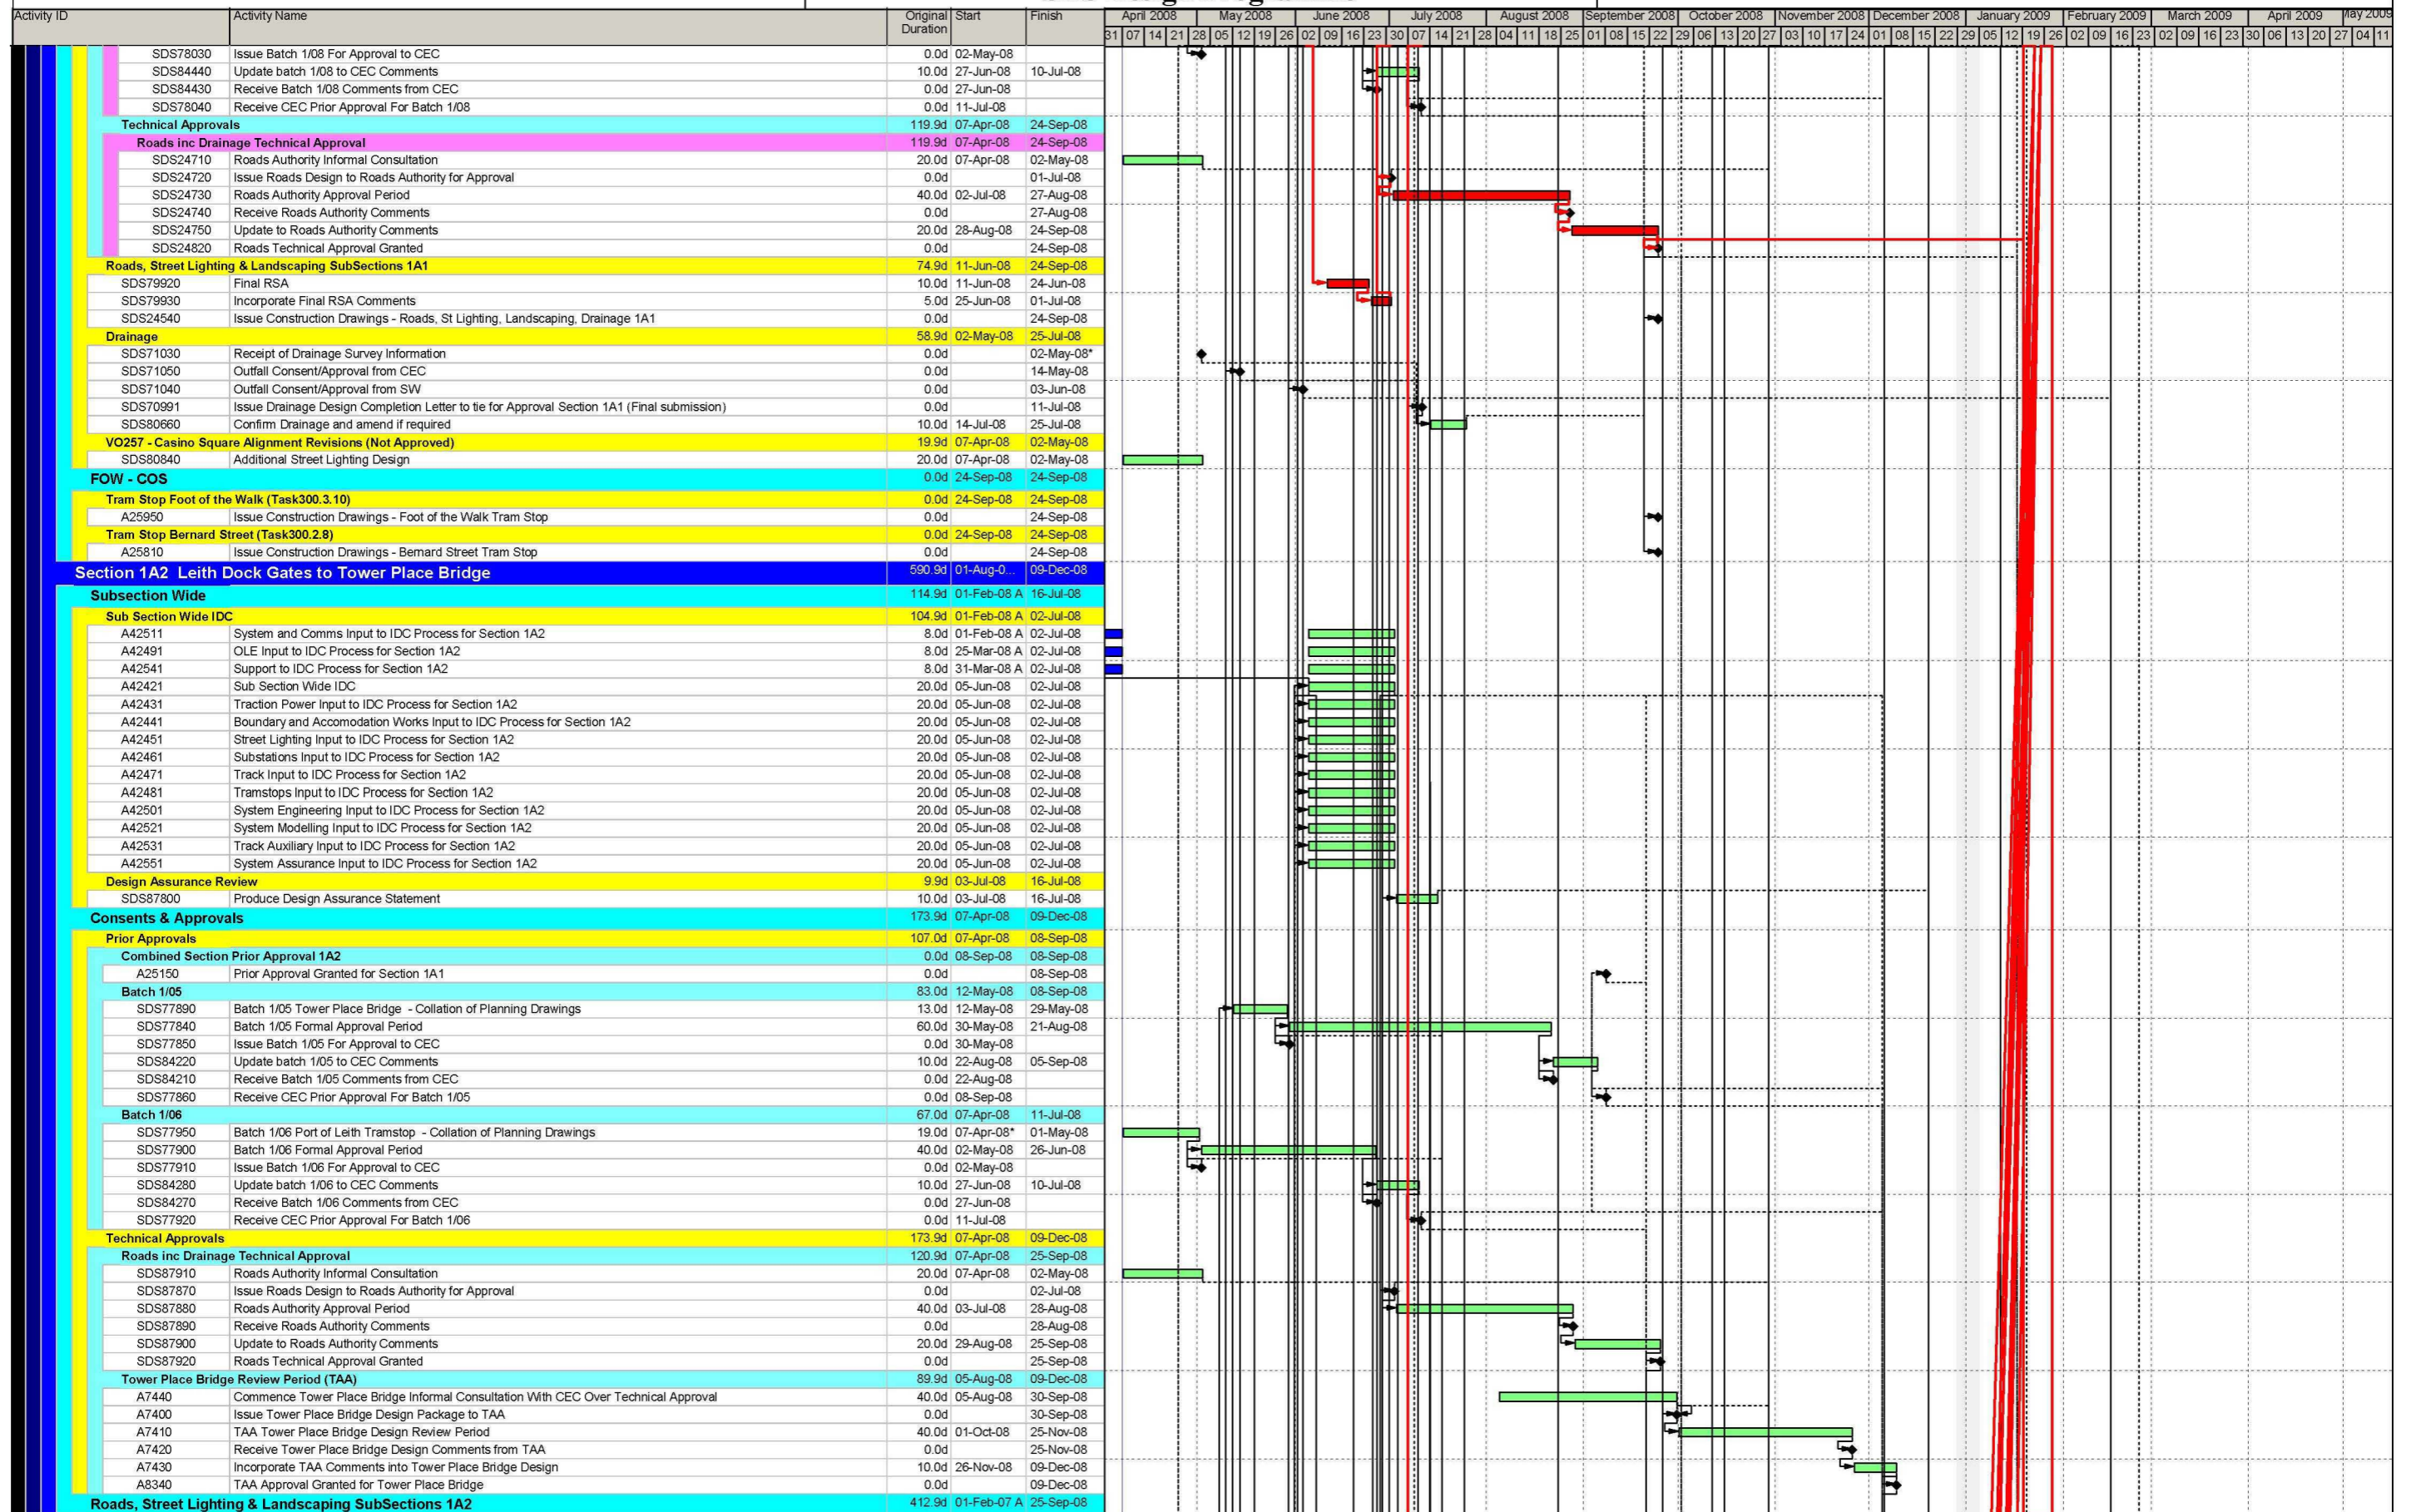

Actual Work (Green bar) Critical Remaining Work (Red bar)  
Remaining Work (Red bar) Milestone (Diamond)

V31 Remaining Activities

Actual Work Remaining Work Critical Remaining Work Milestone

V31 Remaining Activities

■ Actual Work    ■ Critical Remaining Work  
■ Remaining Work    ◆ Milestone

V31 Remaining Activities

█ Actual Work    █ Critical Remaining Work  
█ Remaining Work    ◆ Milestone

V31 Remaining Activities

█ Actual Work    █ Critical Remaining Work  
█ Remaining Work    ◆ Milestone

V31 Remaining Activities

SDS Design Programme

█ Actual Work    █ Critical Remaining Work  
█ Remaining Work    ◆ Milestone

V31 Remaining Activities

█ Actual Work    █ Critical Remaining Work  
█ Remaining Work    ◆ Milestone

V31 Remaining Activities

SDS Design Programme

■ Actual Work    ■ Critical Remaining Work  
■ Remaining Work    ◆ Milestone

V31 Remaining Activities