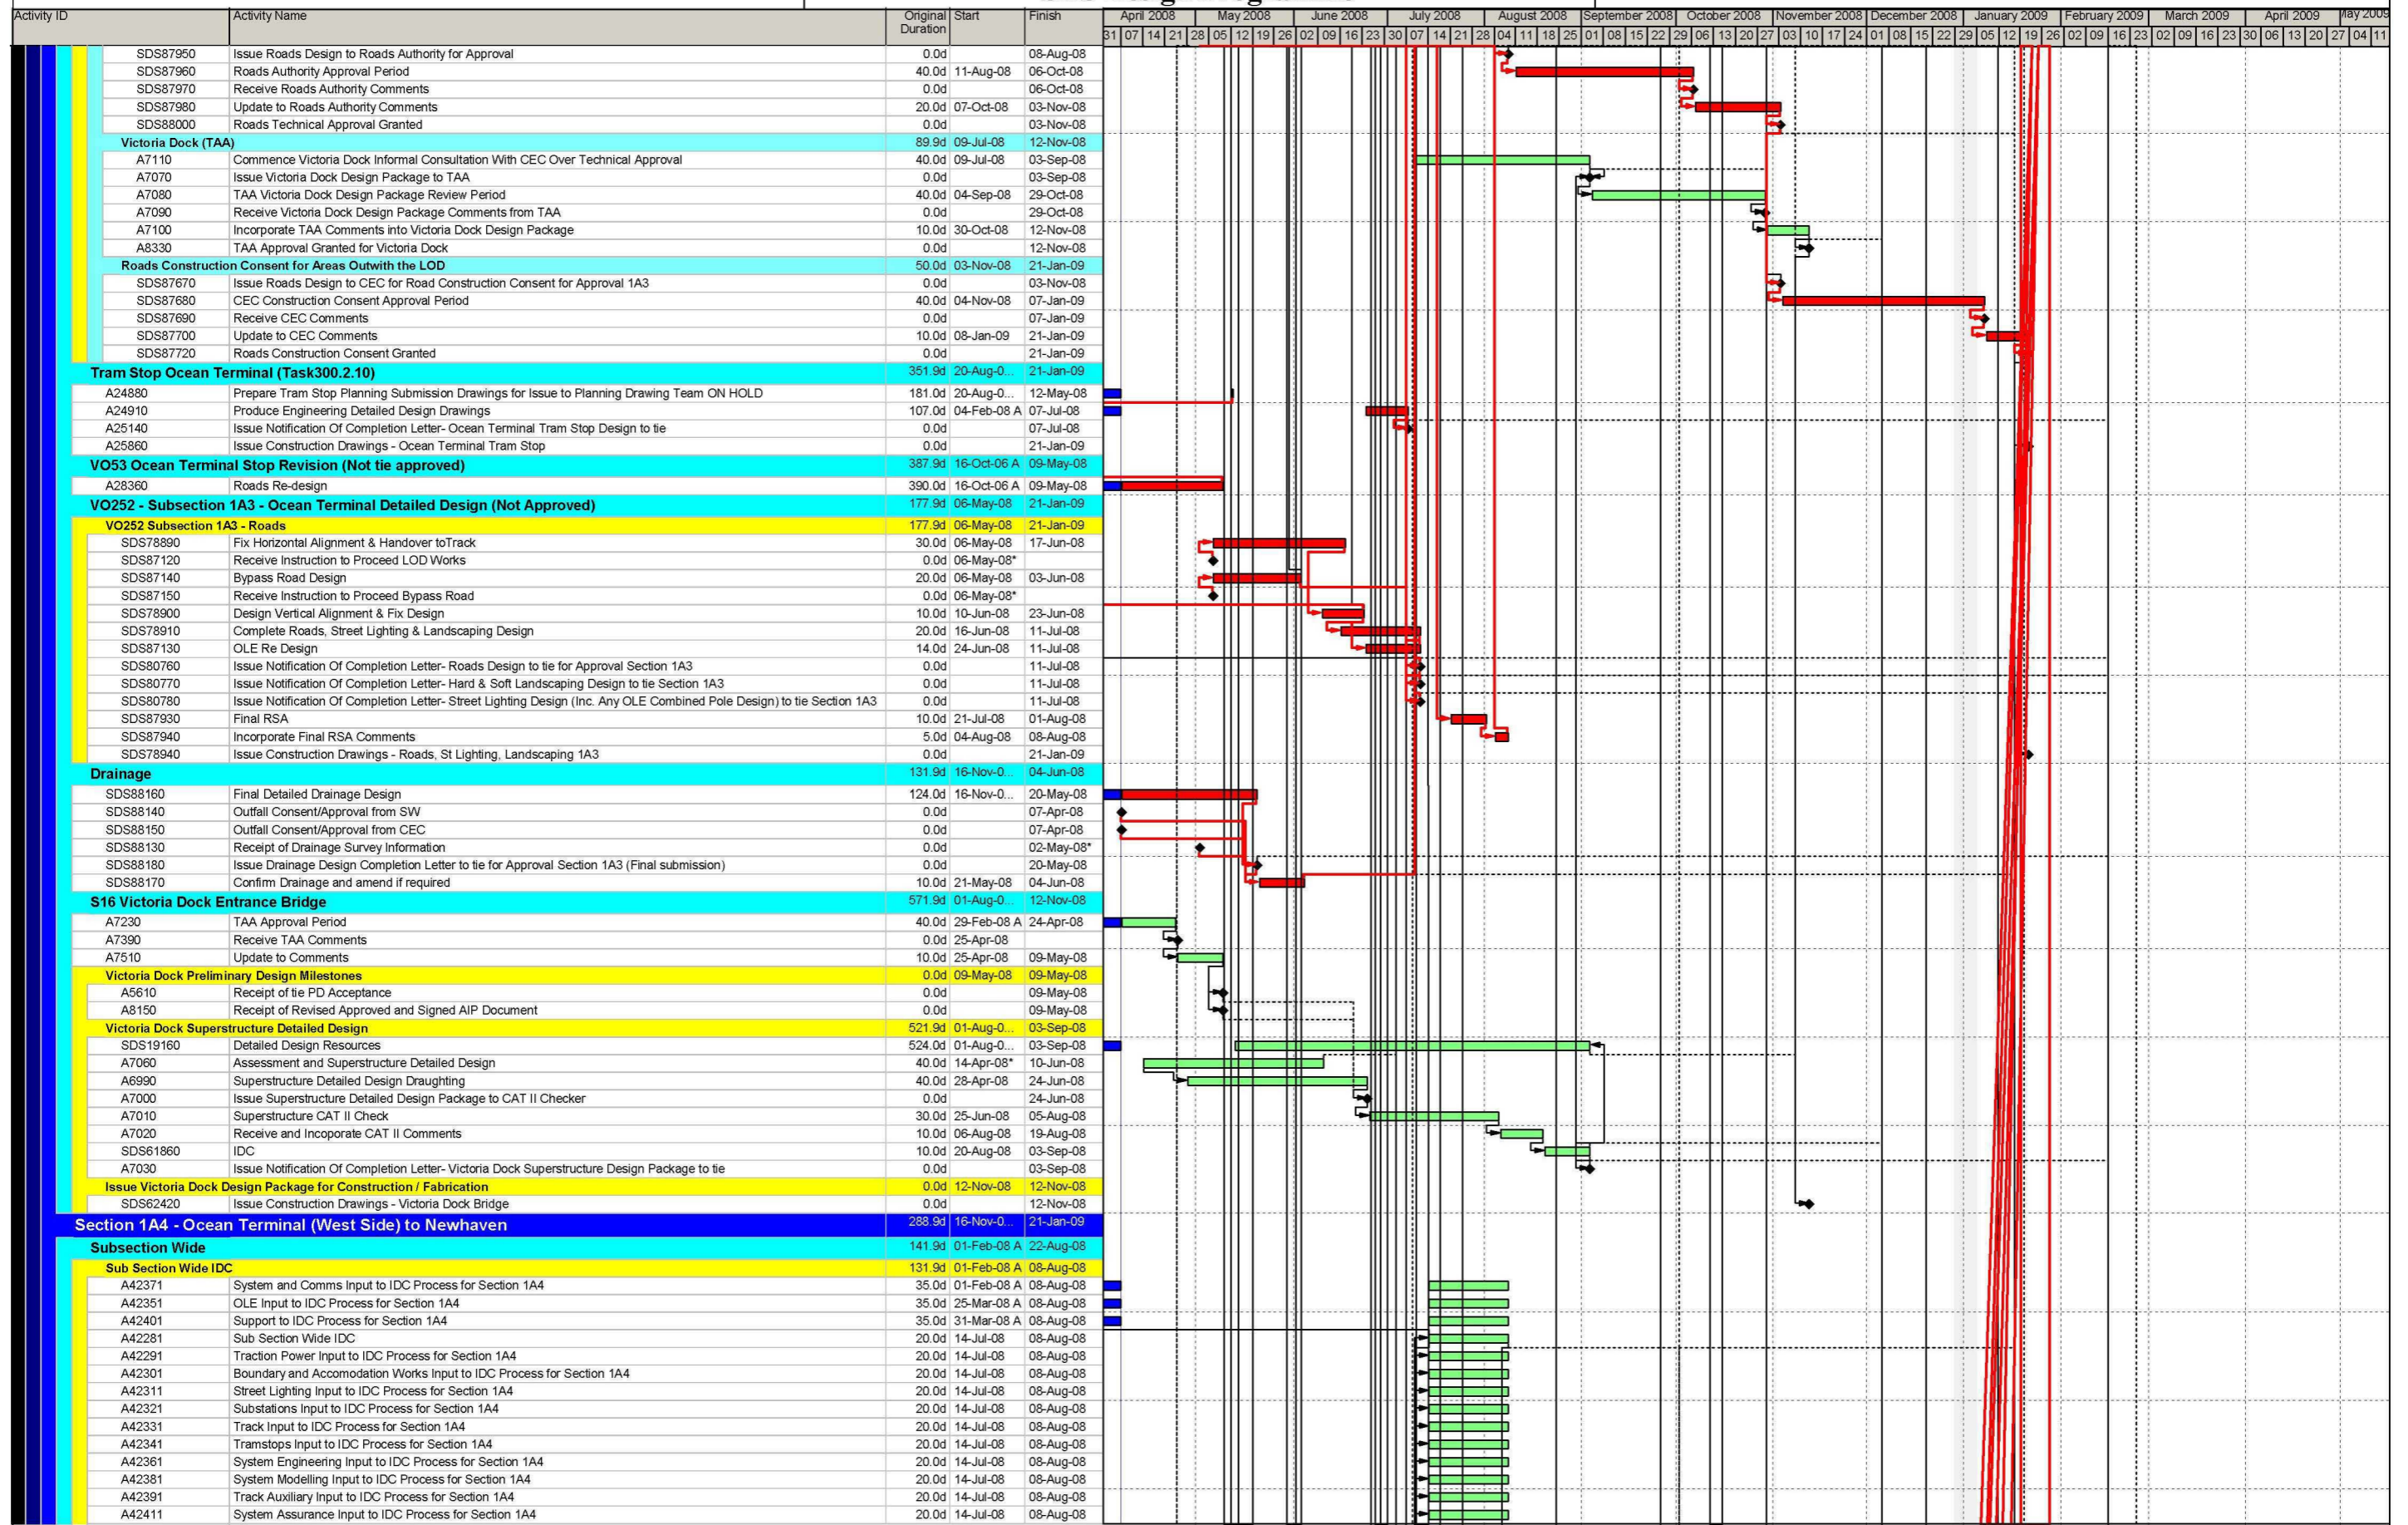

Actual Work (Green bar) Critical Remaining Work (Red bar)  
Remaining Work (Red bar) Milestone (Diamond)

V31 Remaining Activities

Actual Work Remaining Work Critical Remaining Work Milestone

V31 Remaining Activities

■ Actual Work    ■ Critical Remaining Work  
■ Remaining Work    ◆ Milestone

V31 Remaining Activities

█ Actual Work    █ Critical Remaining Work  
█ Remaining Work    ◆ Milestone

V31 Remaining Activities

█ Actual Work    █ Critical Remaining Work  
█ Remaining Work    ◆ Milestone

V31 Remaining Activities

SDS Design Programme

█ Actual Work    █ Critical Remaining Work  
█ Remaining Work    ◆ Milestone

V31 Remaining Activities

█ Actual Work    █ Critical Remaining Work  
█ Remaining Work    ◆ Milestone

V31 Remaining Activities

SDS Design Programme

■ Actual Work    ■ Critical Remaining Work  
■ Remaining Work    ◆ Milestone

V31 Remaining Activities