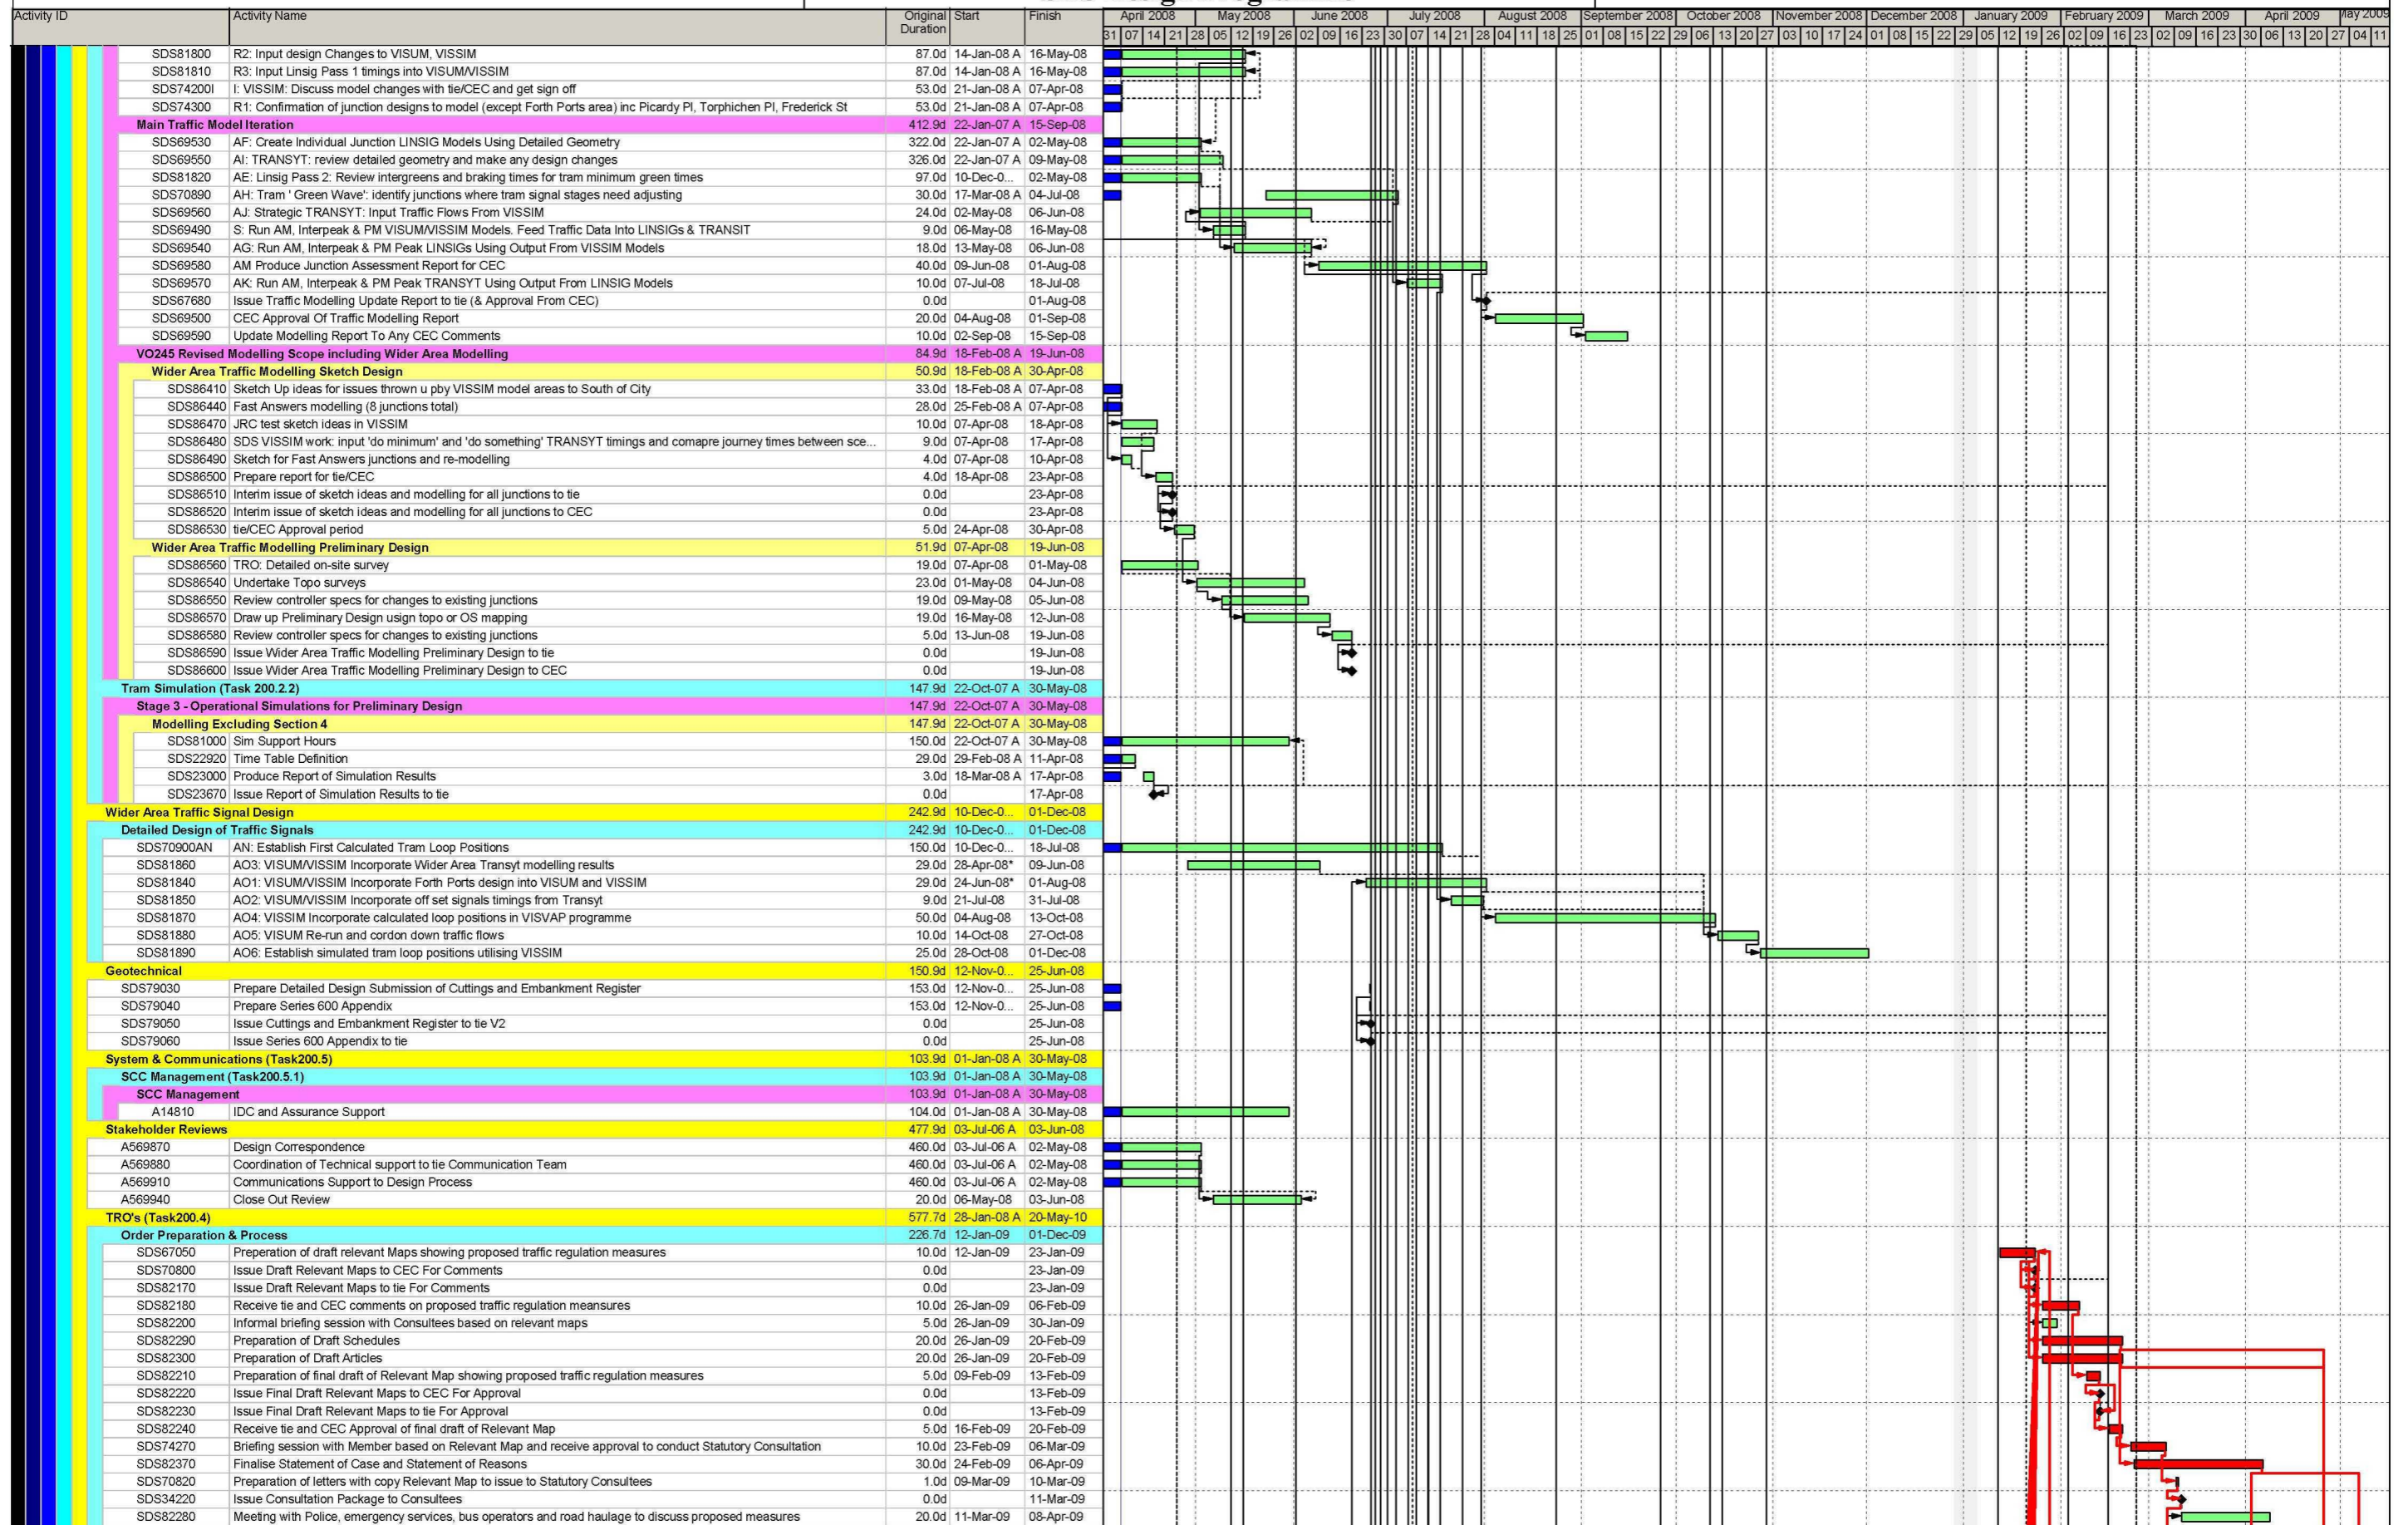

Actual Work (Green bar) Critical Remaining Work (Red bar)  
Remaining Work (Red bar) Milestone (Diamond)

V31 Remaining Activities

Actual Work Remaining Work Critical Remaining Work Milestone

V31 Remaining Activities

■ Actual Work    ■ Critical Remaining Work  
■ Remaining Work    ◆ Milestone

V31 Remaining Activities

█ Actual Work    █ Critical Remaining Work  
█ Remaining Work    ◆ Milestone

V31 Remaining Activities

█ Actual Work    █ Critical Remaining Work  
█ Remaining Work    ◆ Milestone

V31 Remaining Activities

SDS Design Programme

█ Actual Work    █ Critical Remaining Work  
█ Remaining Work    ◆ Milestone

V31 Remaining Activities

█ Actual Work    █ Critical Remaining Work  
█ Remaining Work    ◆ Milestone

V31 Remaining Activities

SDS Design Programme

■ Actual Work    ■ Critical Remaining Work  
■ Remaining Work    ◆ Milestone

V31 Remaining Activities