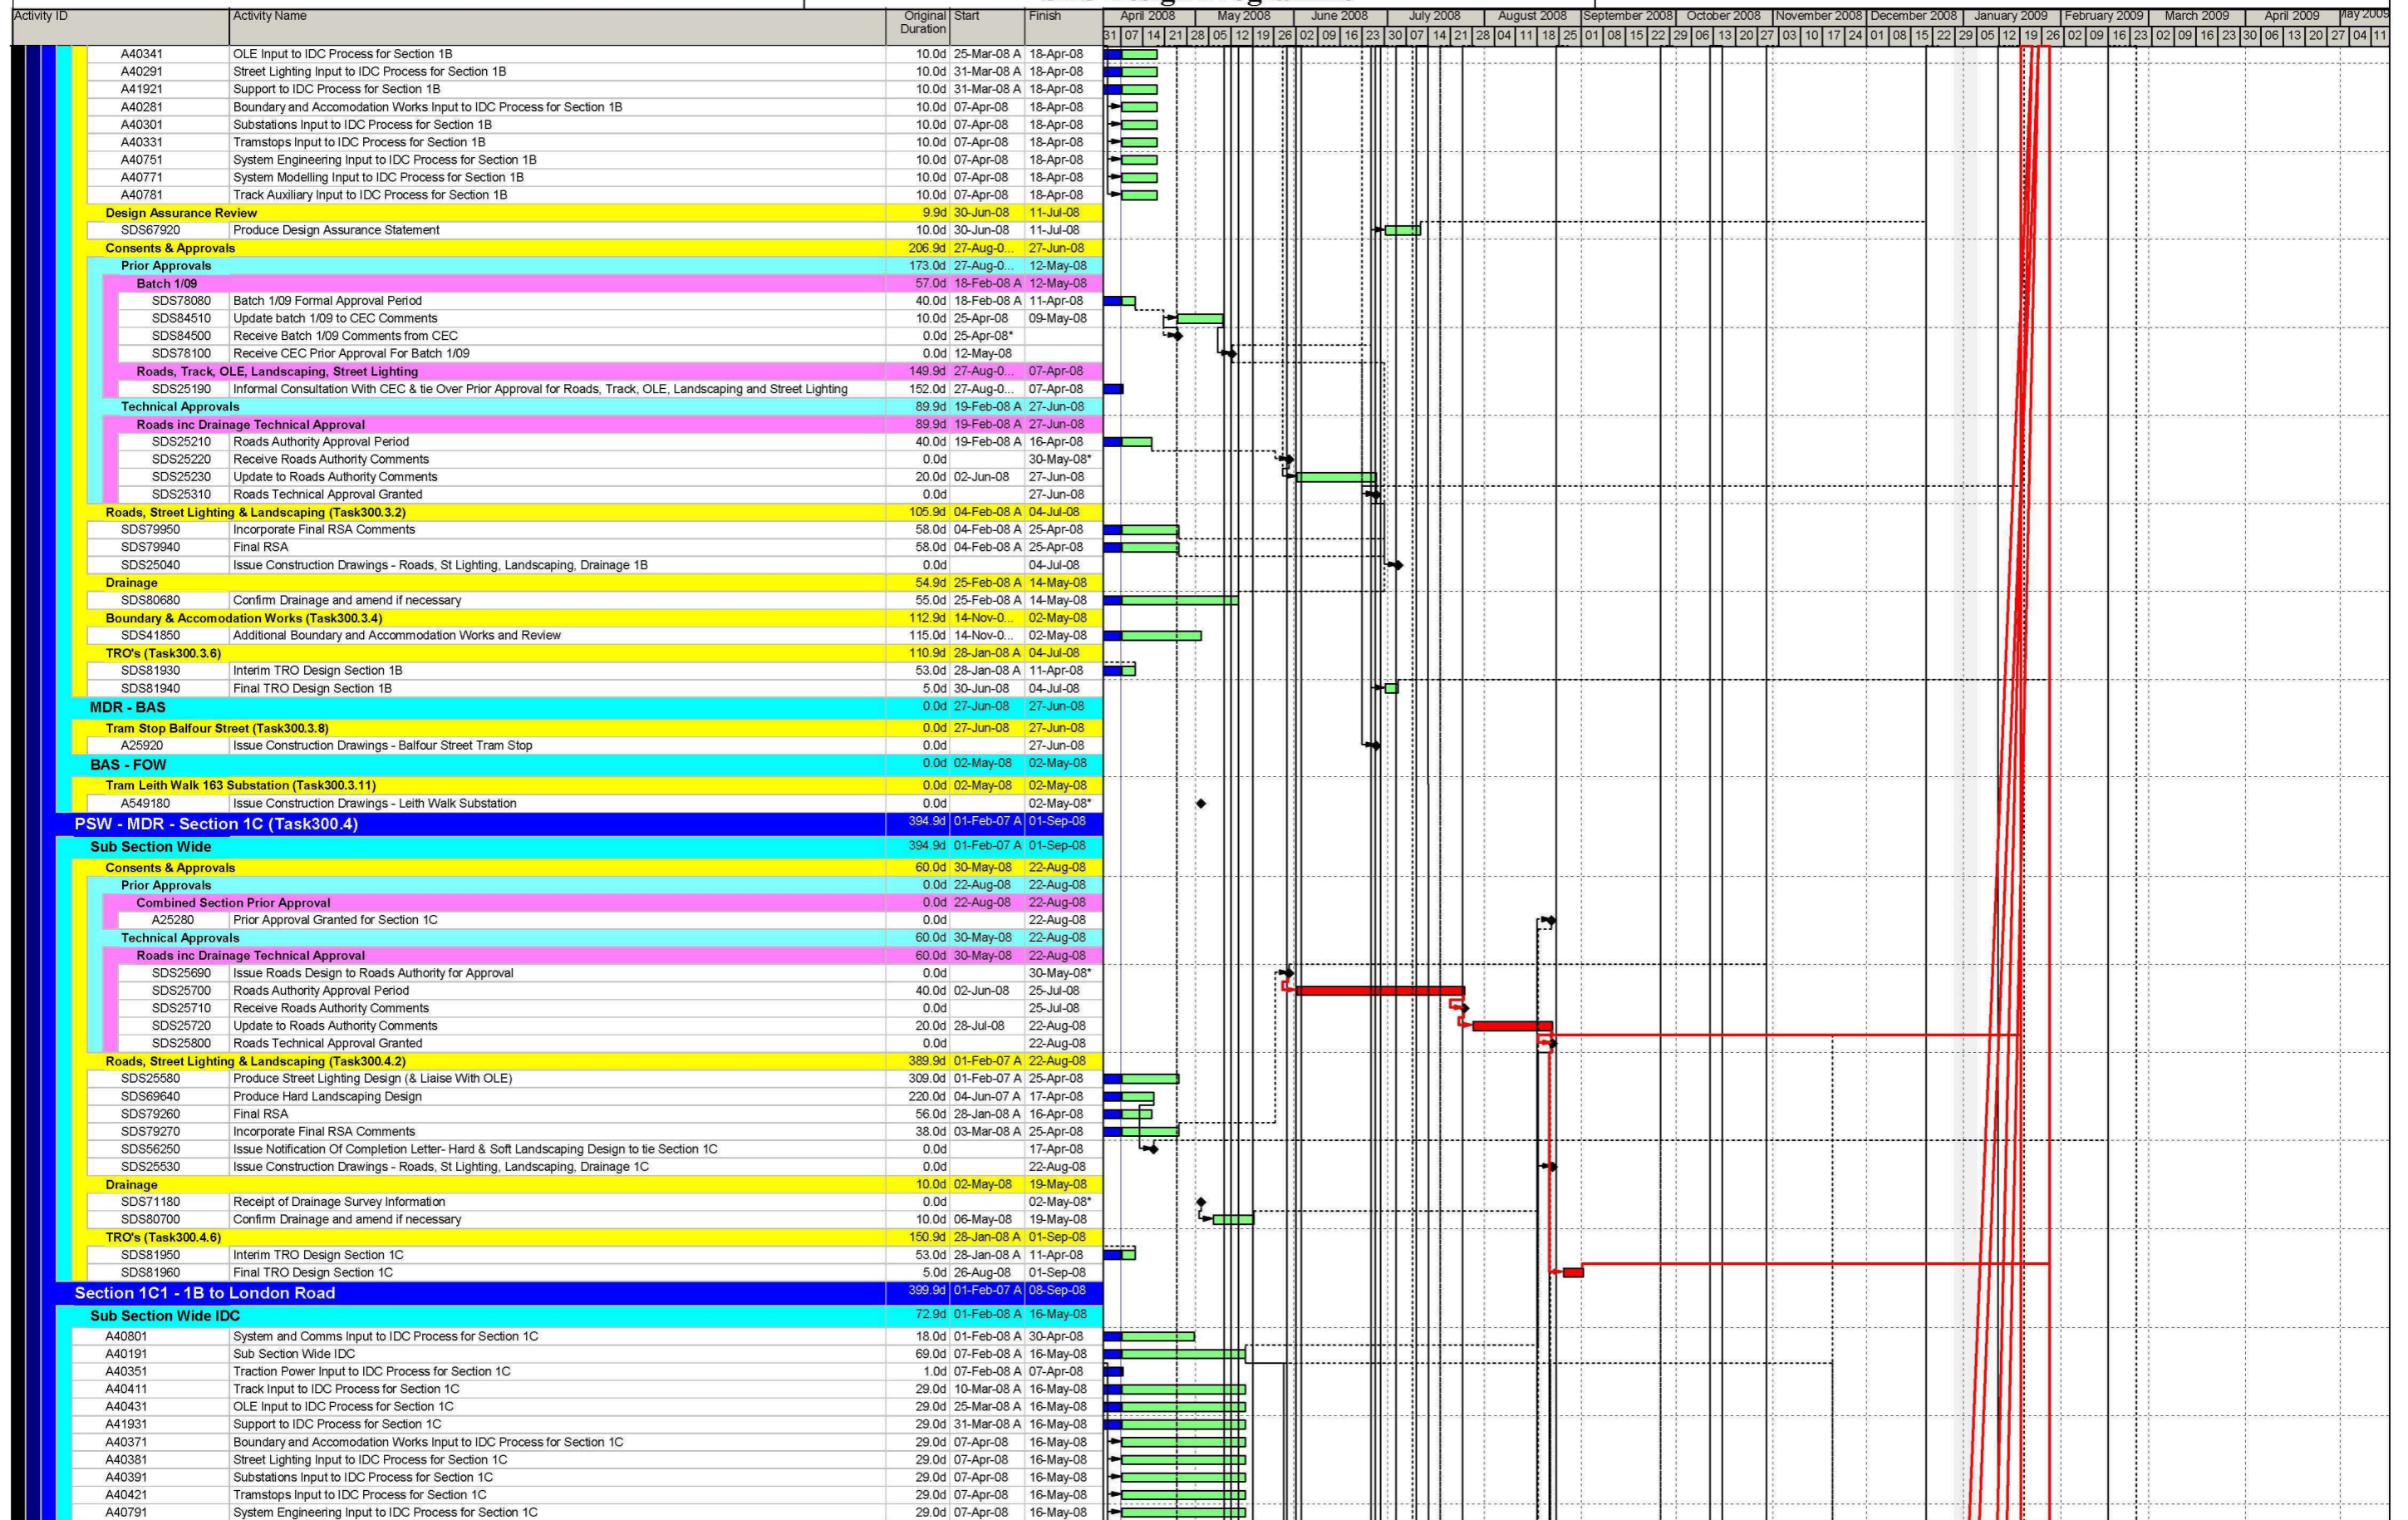

Actual Work (Green bar) Critical Remaining Work (Red bar)  
Remaining Work (Red bar) Milestone (Diamond)

V31 Remaining Activities

Actual Work Remaining Work Critical Remaining Work Milestone

V31 Remaining Activities

█ Actual Work    █ Critical Remaining Work  
█ Remaining Work    ◆ Milestone

V31 Remaining Activities

SDS Design Programme

█ Actual Work    █ Critical Remaining Work  
█ Remaining Work    ◆ Milestone

V31 Remaining Activities

█ Actual Work    █ Critical Remaining Work  
█ Remaining Work    ◆ Milestone

V31 Remaining Activities

SDS Design Programme

■ Actual Work    ■ Critical Remaining Work  
■ Remaining Work    ◆ Milestone

V31 Remaining Activities

█ Actual Work    █ Critical Remaining Work  
█ Remaining Work    ◆ Milestone

V31 Remaining Activities

■ Actual Work    ■ Critical Remaining Work  
■ Remaining Work    ◆ Milestone

V31 Remaining Activities