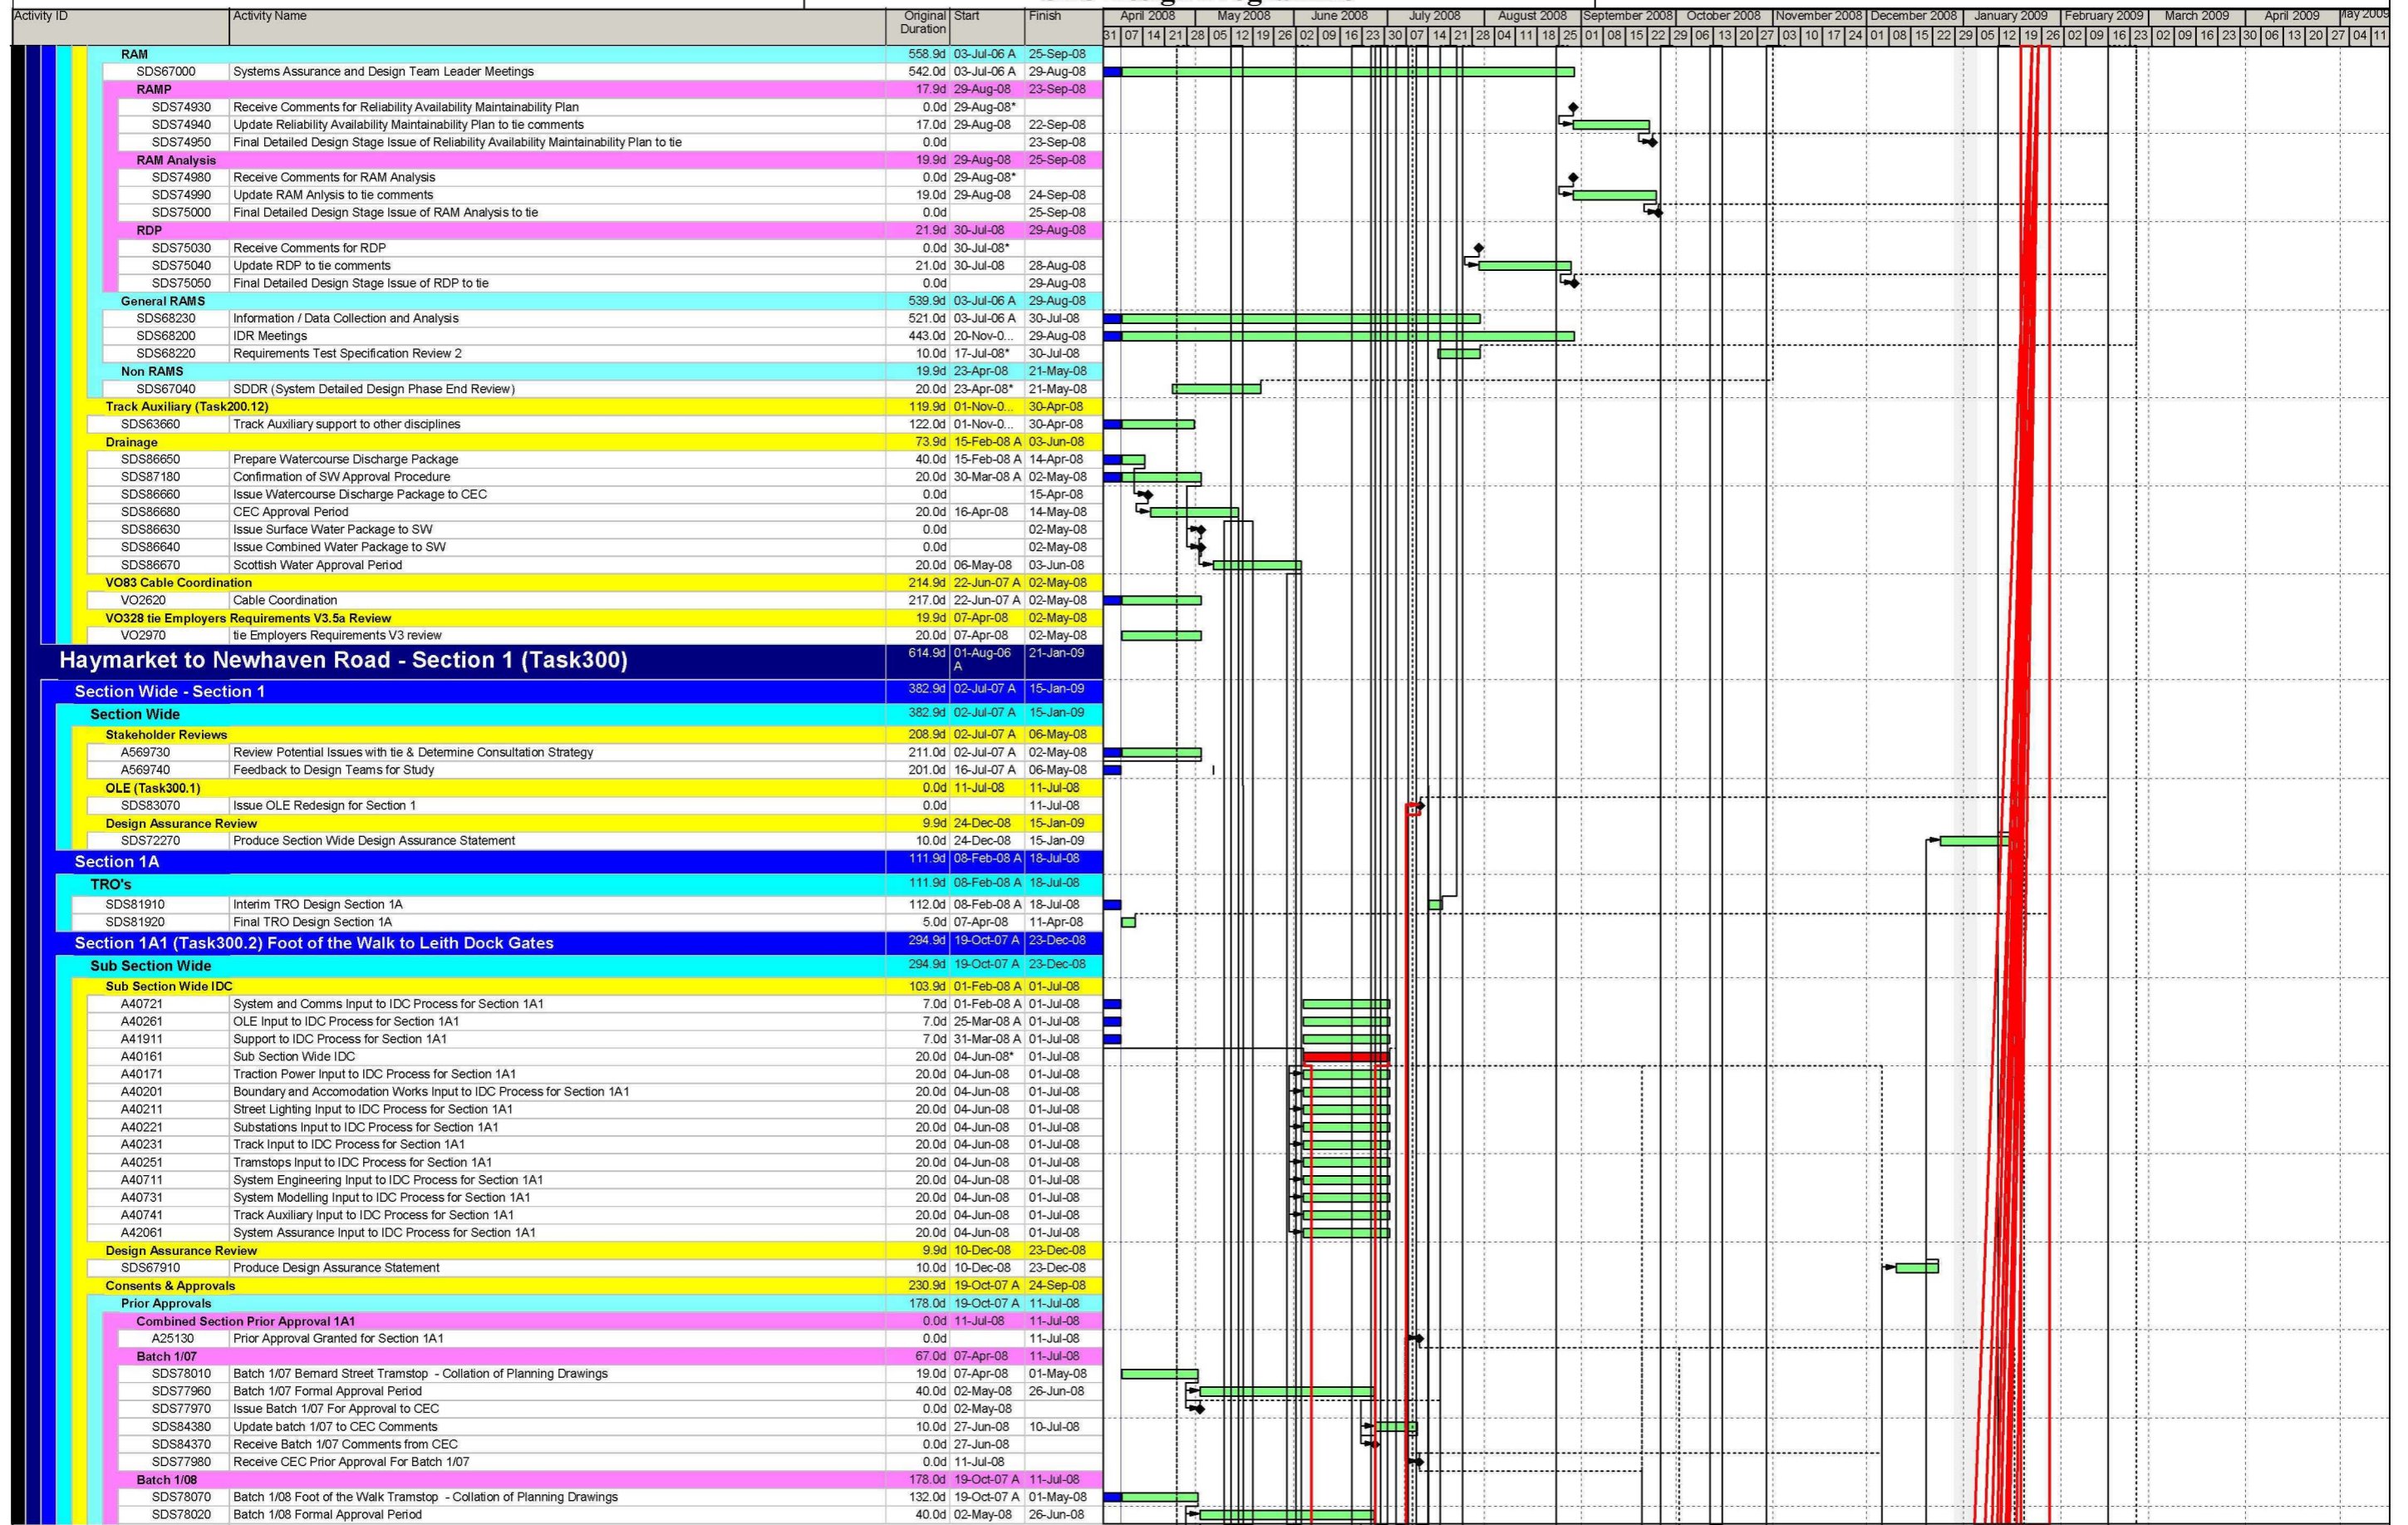

Actual Work (Green bar) Critical Remaining Work (Red bar)  
Remaining Work (Red bar) Milestone (Diamond)

V31 Remaining Activities

Actual Work Remaining Work Critical Remaining Work Milestone

V31 Remaining Activities

■ Actual Work    ■ Critical Remaining Work  
■ Remaining Work    ◆ Milestone

V31 Remaining Activities

█ Actual Work    █ Critical Remaining Work  
█ Remaining Work    ◆ Milestone

V31 Remaining Activities

█ Actual Work    █ Critical Remaining Work  
█ Remaining Work    ◆ Milestone

V31 Remaining Activities

SDS Design Programme

█ Actual Work    █ Critical Remaining Work  
█ Remaining Work    ◆ Milestone

V31 Remaining Activities

█ Actual Work    █ Critical Remaining Work  
█ Remaining Work    ◆ Milestone

V31 Remaining Activities

SDS Design Programme

■ Actual Work    ■ Critical Remaining Work  
■ Remaining Work    ◆ Milestone

V31 Remaining Activities