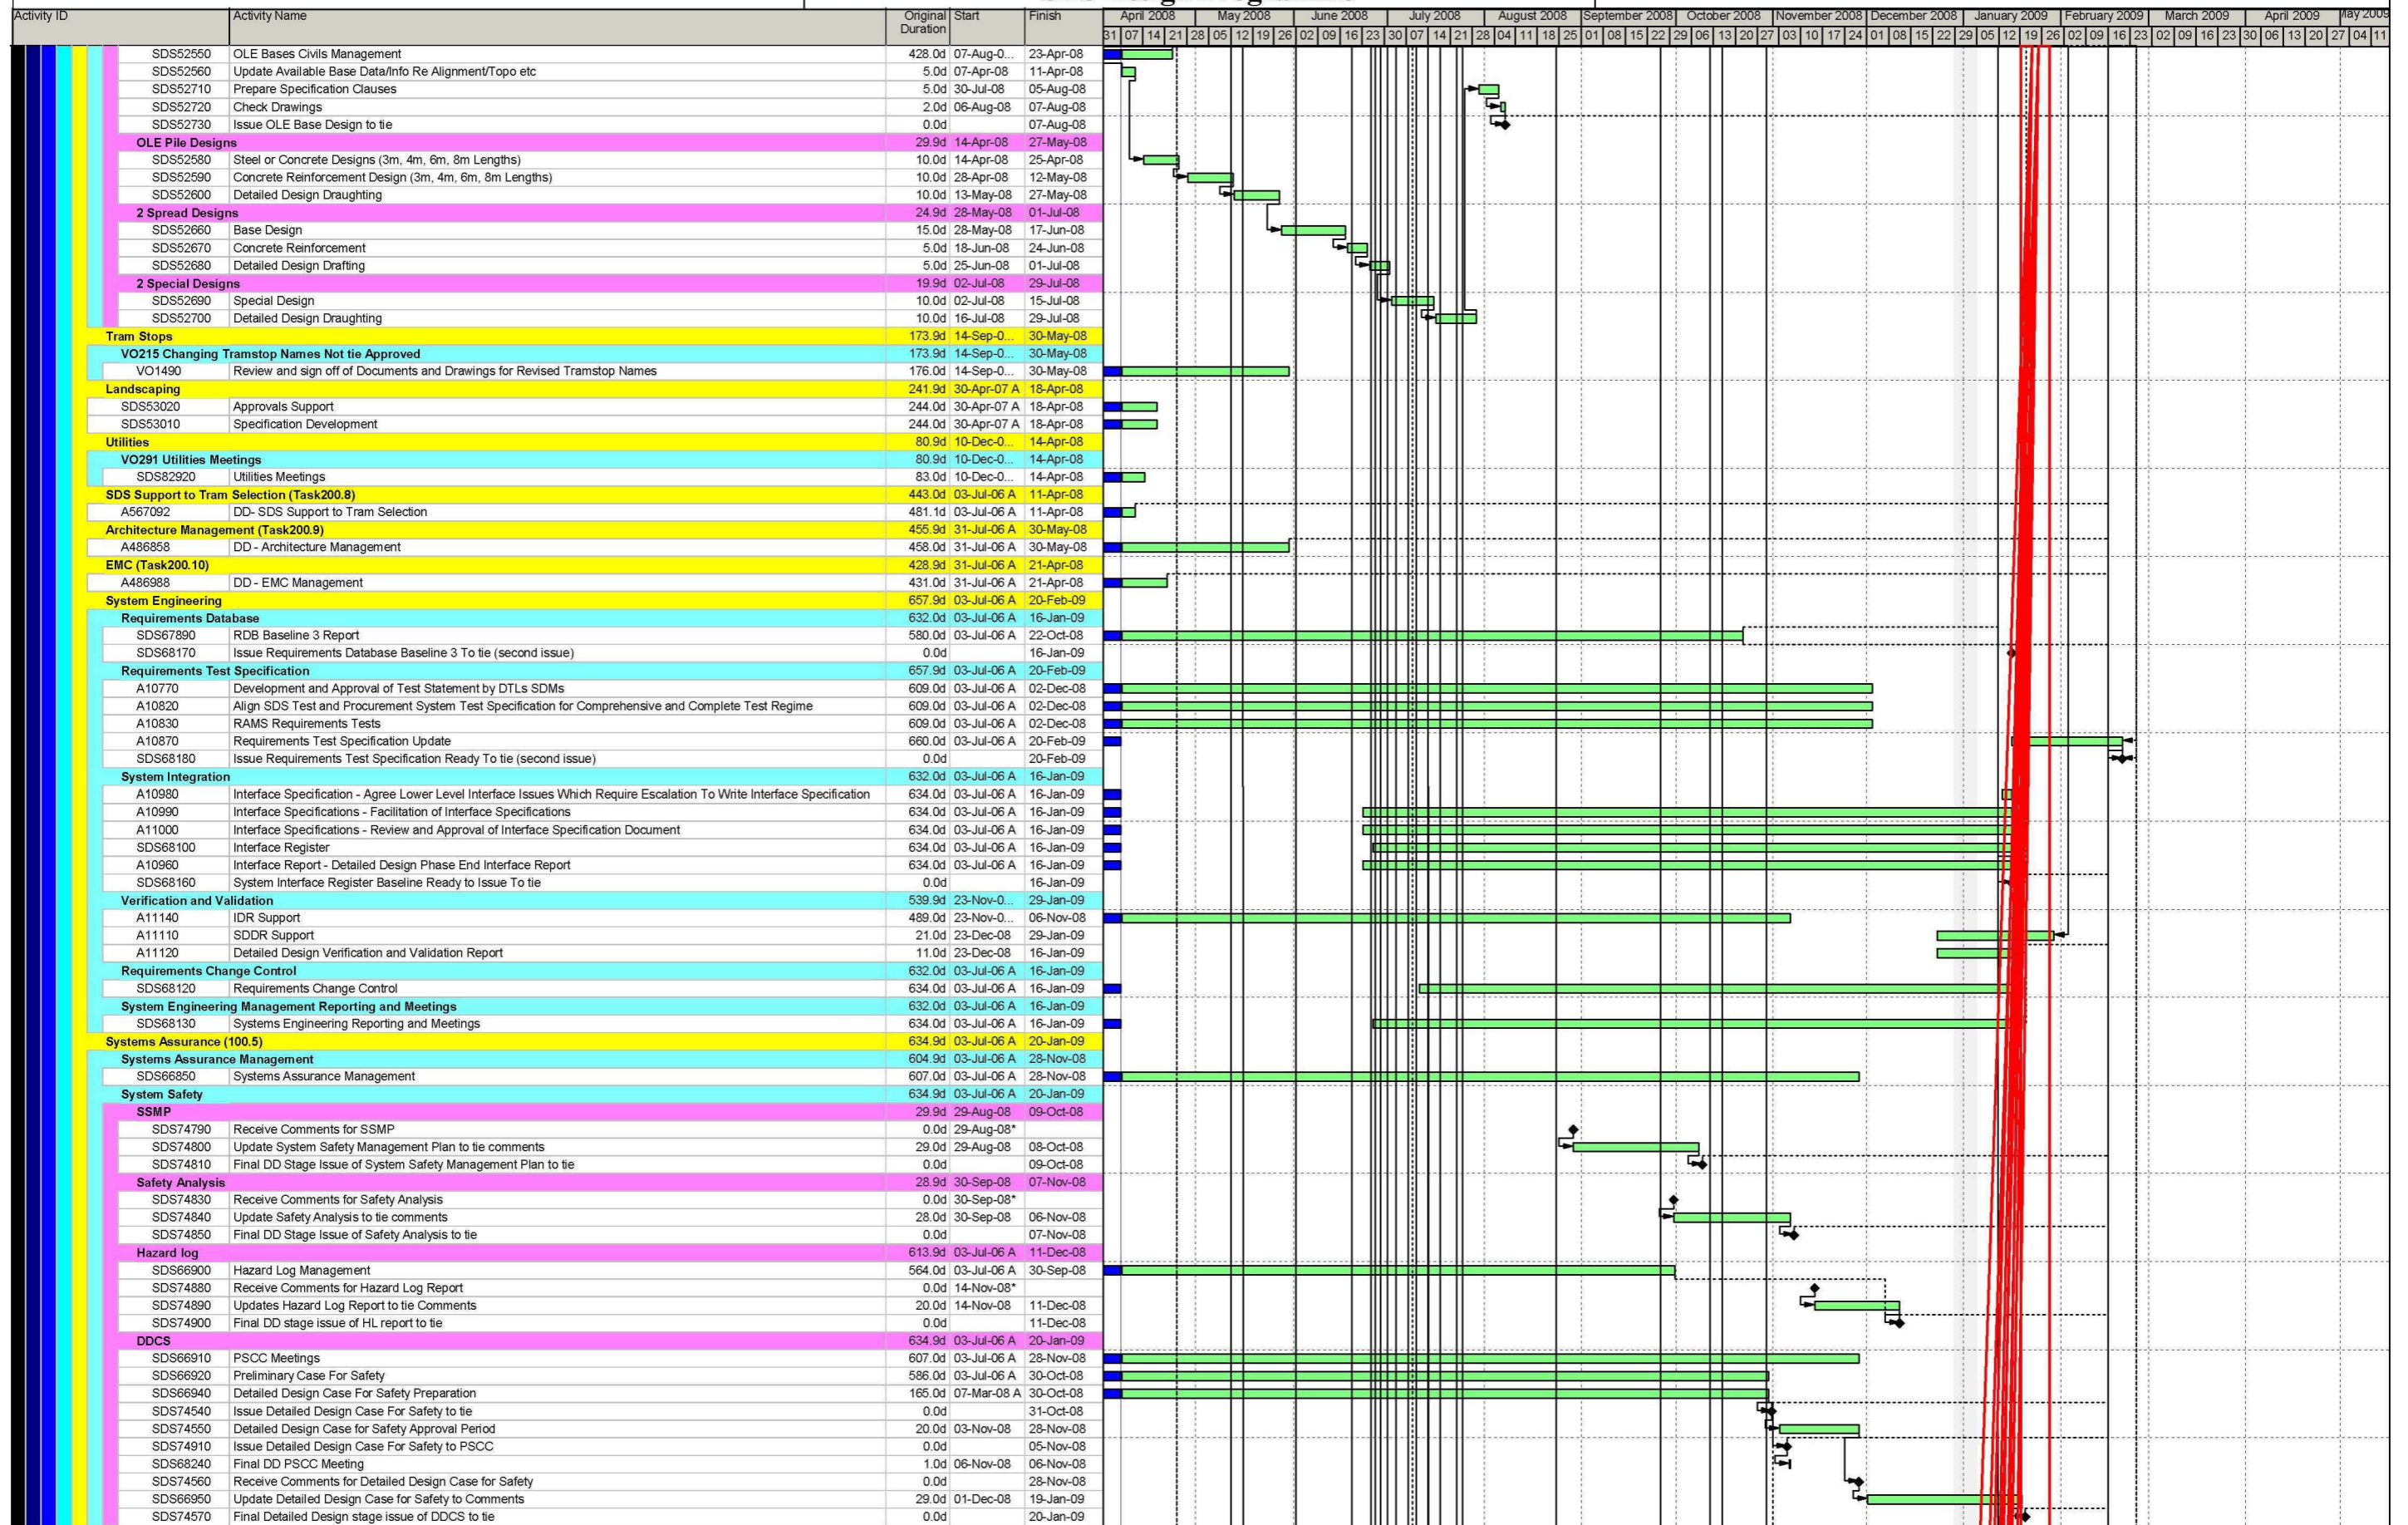

Actual Work (Green bar) Critical Remaining Work (Red bar)  
Remaining Work (Red bar) Milestone (Diamond)

V31 Remaining Activities

Actual Work Remaining Work Critical Remaining Work Milestone

V31 Remaining Activities

■ Actual Work    ■ Critical Remaining Work  
■ Remaining Work    ◆ Milestone

V31 Remaining Activities

█ Actual Work    █ Critical Remaining Work  
█ Remaining Work    ◆ Milestone

V31 Remaining Activities

█ Actual Work    █ Critical Remaining Work  
█ Remaining Work    ◆ Milestone

V31 Remaining Activities

SDS Design Programme

█ Actual Work    █ Critical Remaining Work  
█ Remaining Work    ◆ Milestone

V31 Remaining Activities

█ Actual Work    █ Critical Remaining Work  
█ Remaining Work    ◆ Milestone

V31 Remaining Activities

SDS Design Programme

■ Actual Work    ■ Critical Remaining Work  
■ Remaining Work    ◆ Milestone

V31 Remaining Activities