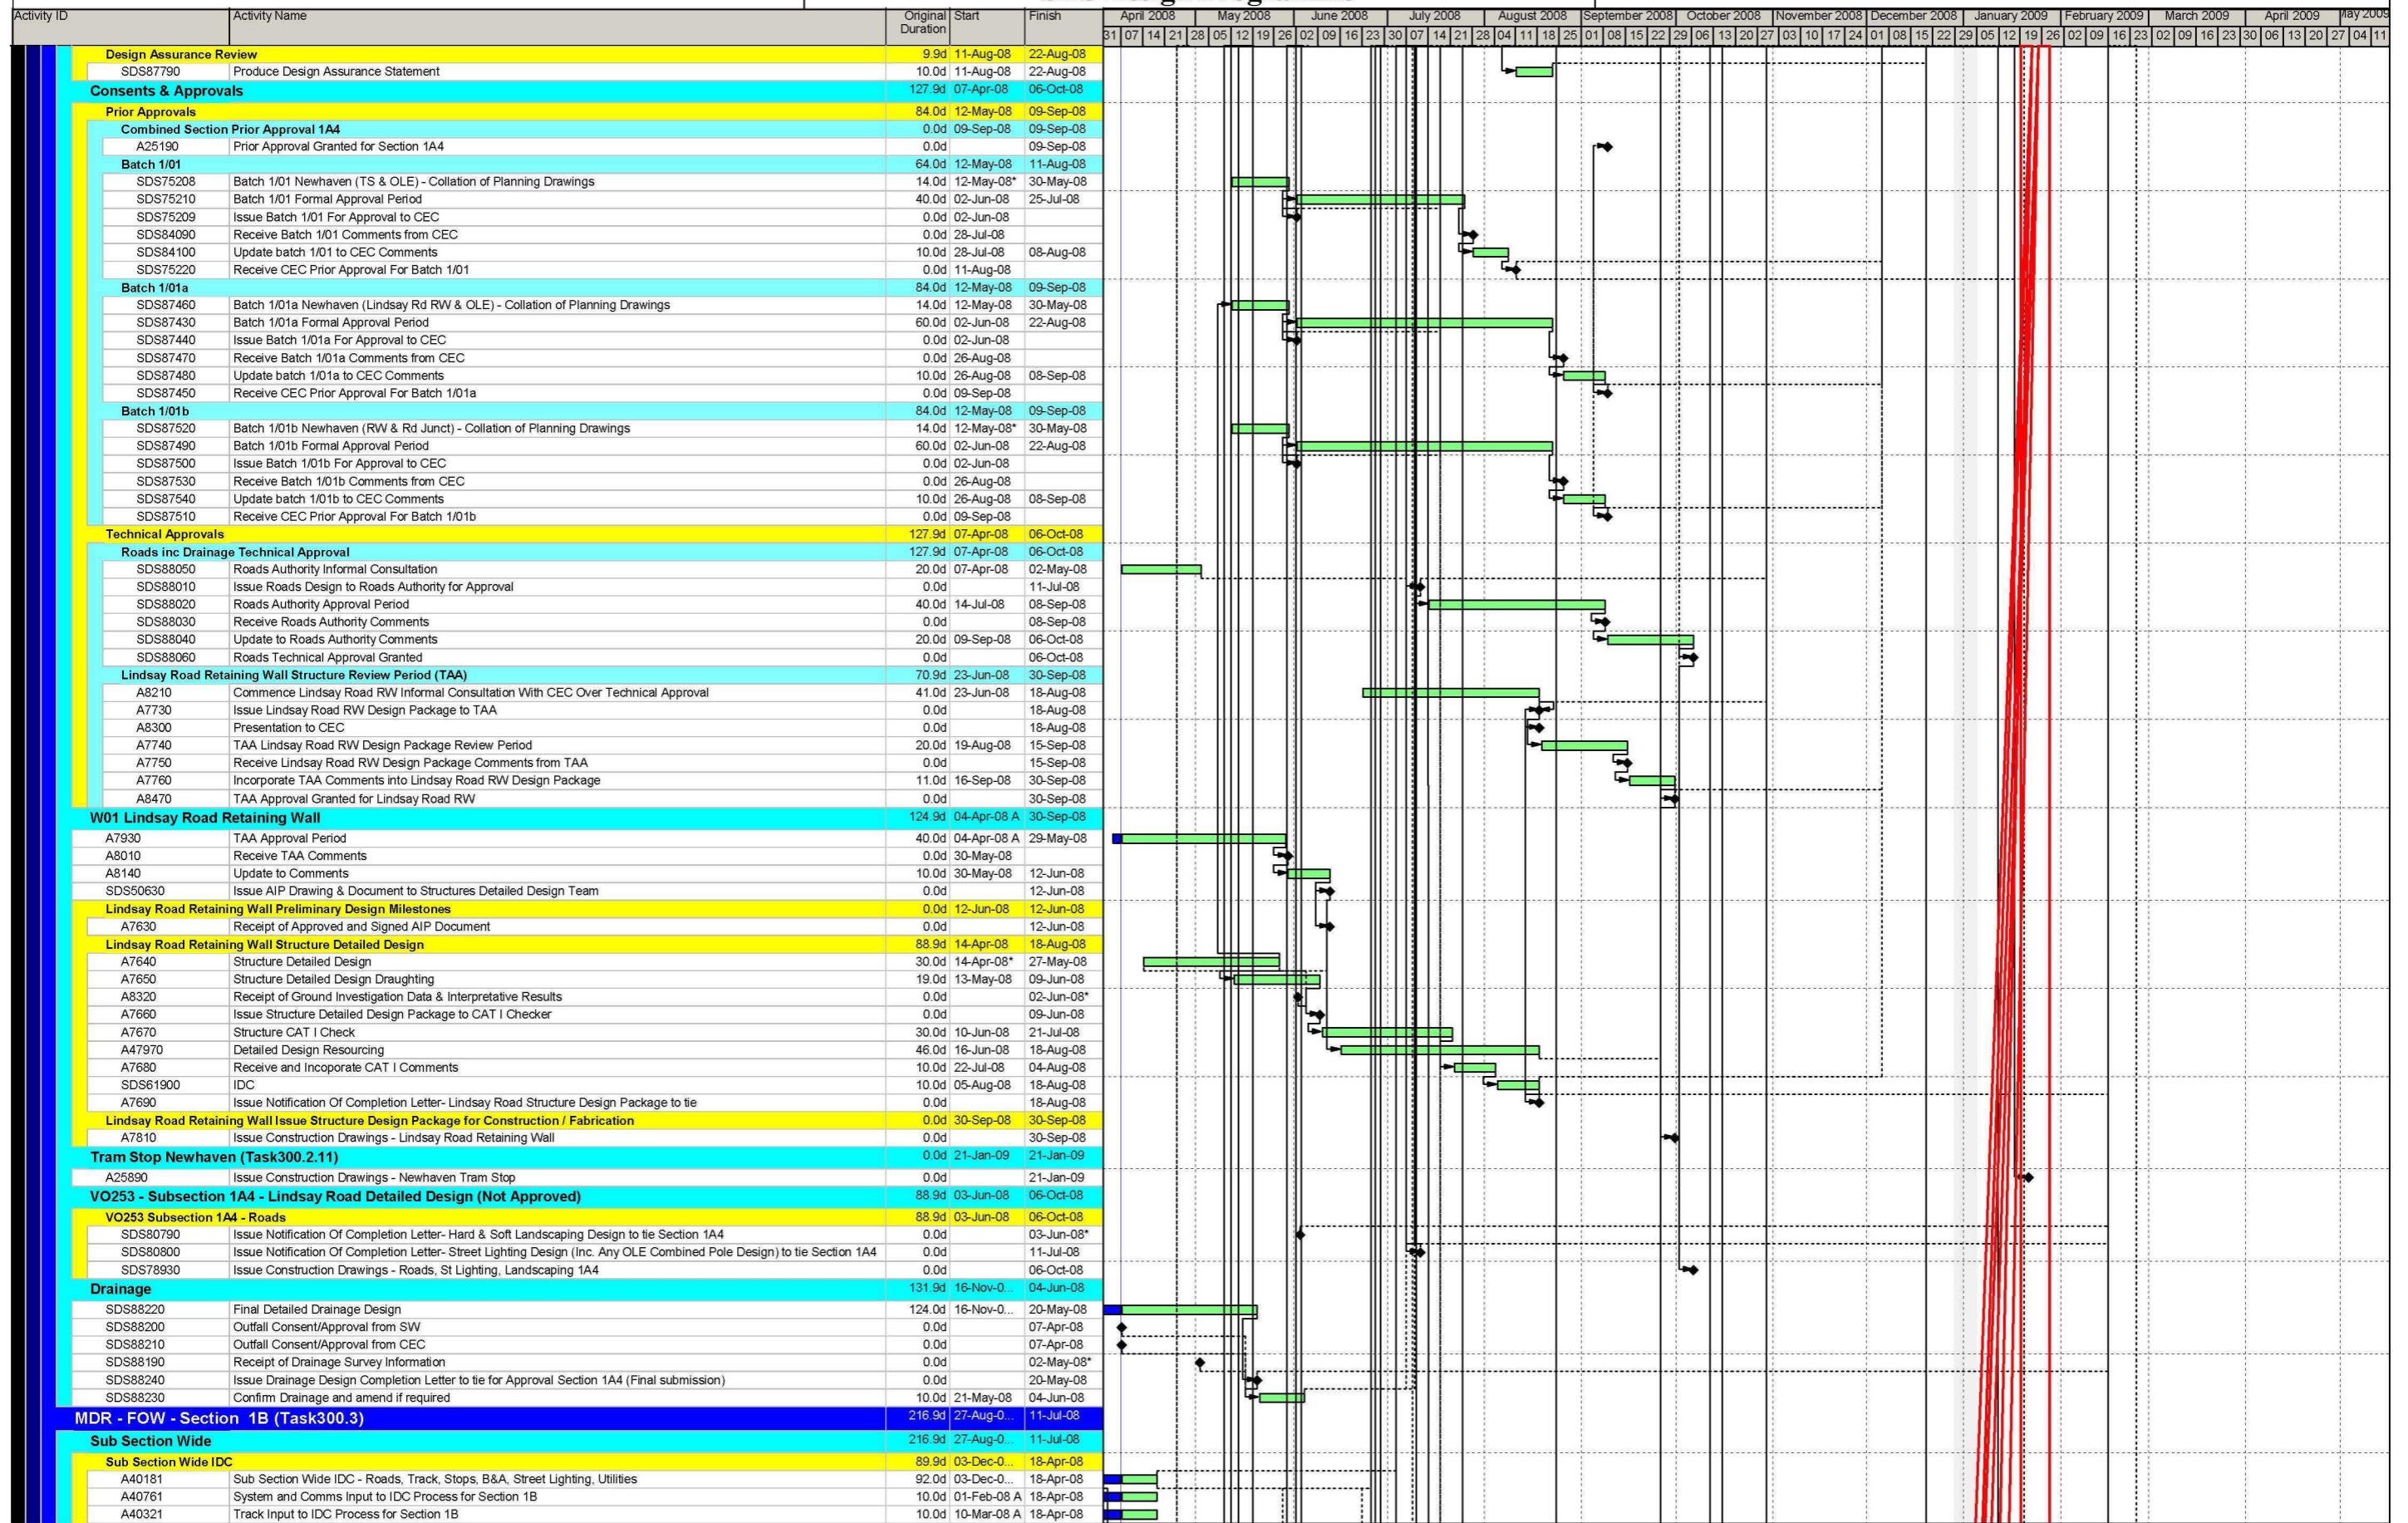

Actual Work (Green bar) Critical Remaining Work (Red bar)  
Remaining Work (Red bar) Milestone (Diamond)

V31 Remaining Activities

Actual Work Remaining Work Critical Remaining Work Milestone

V31 Remaining Activities

█ Actual Work    █ Critical Remaining Work  
█ Remaining Work    ◆ Milestone

V31 Remaining Activities

SDS Design Programme

█ Actual Work    █ Critical Remaining Work  
█ Remaining Work    ◆ Milestone

V31 Remaining Activities

█ Actual Work    █ Critical Remaining Work  
█ Remaining Work    ◆ Milestone

V31 Remaining Activities

SDS Design Programme

■ Actual Work    ■ Critical Remaining Work  
■ Remaining Work    ◆ Milestone

V31 Remaining Activities

█ Actual Work    █ Critical Remaining Work  
█ Remaining Work    ◆ Milestone

V31 Remaining Activities

■ Actual Work    ■ Critical Remaining Work  
■ Remaining Work    ◆ Milestone

V31 Remaining Activities