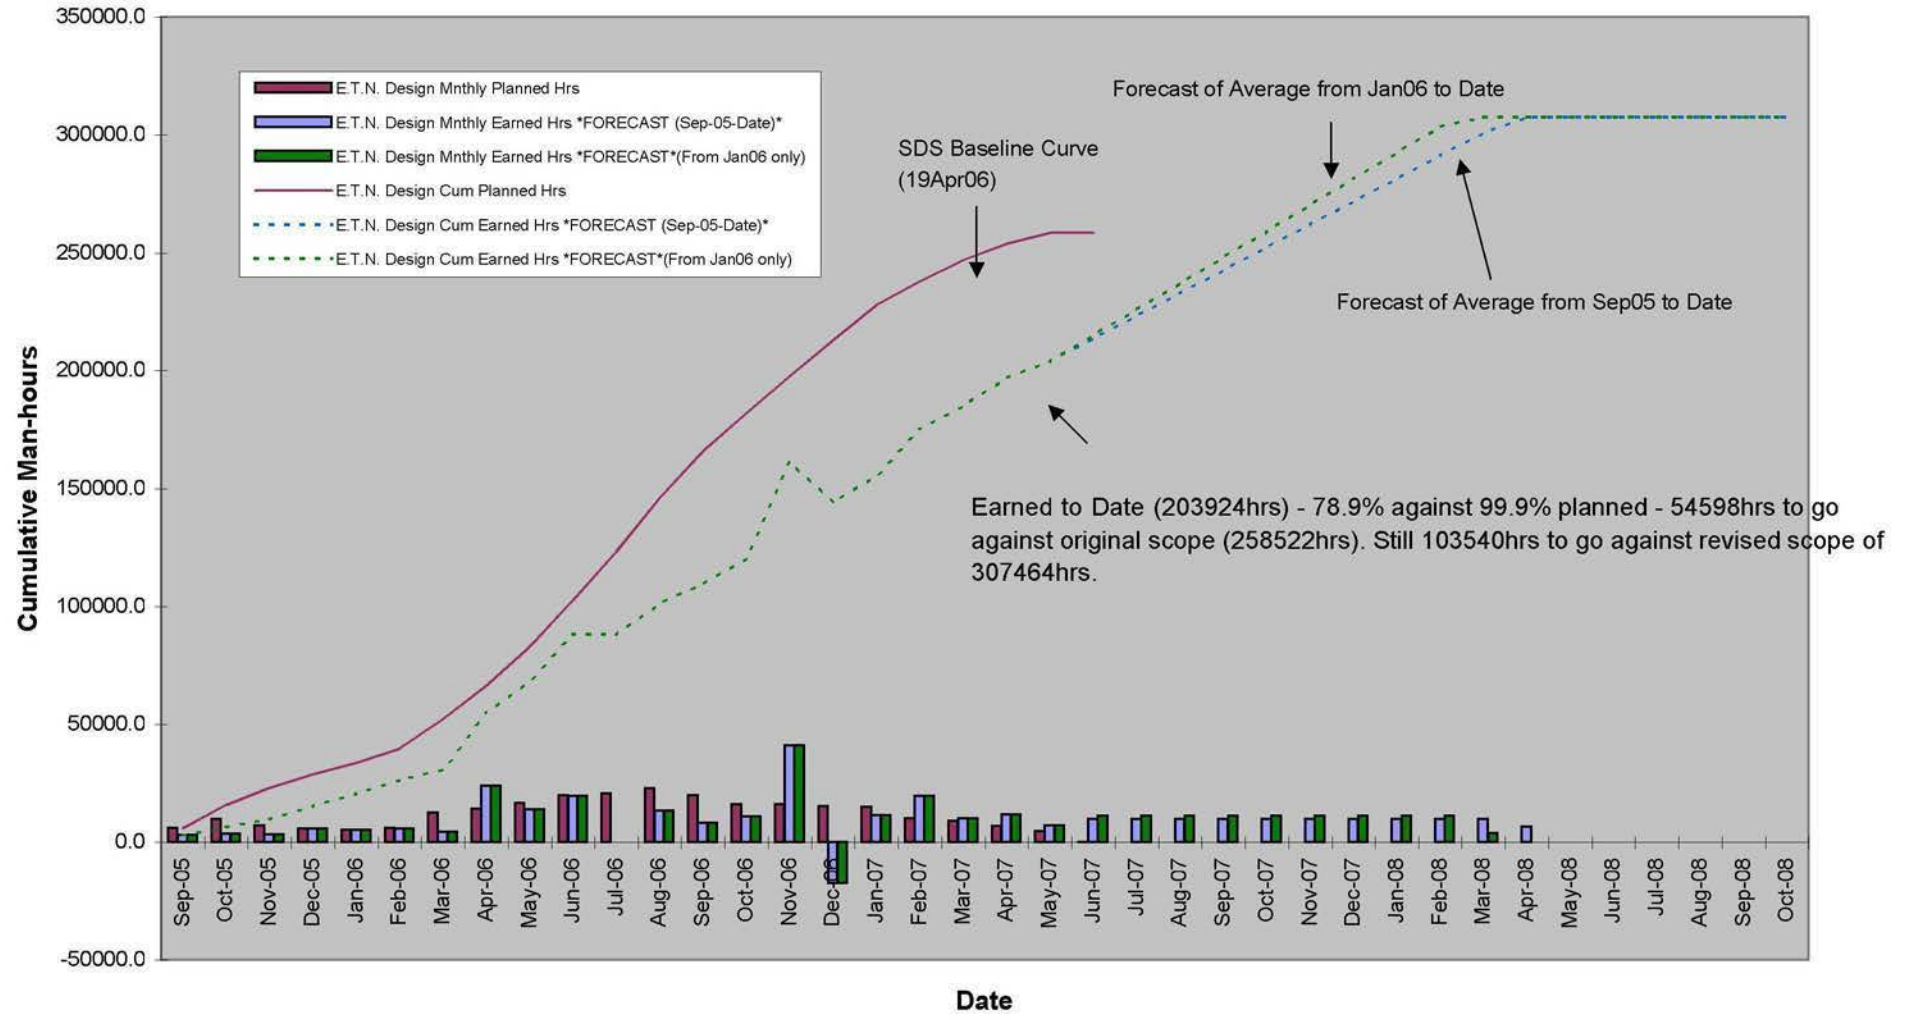

SDS Full Design (for information only)
 Forecast is Average of Earned over stated Period to Date

29/05/2007